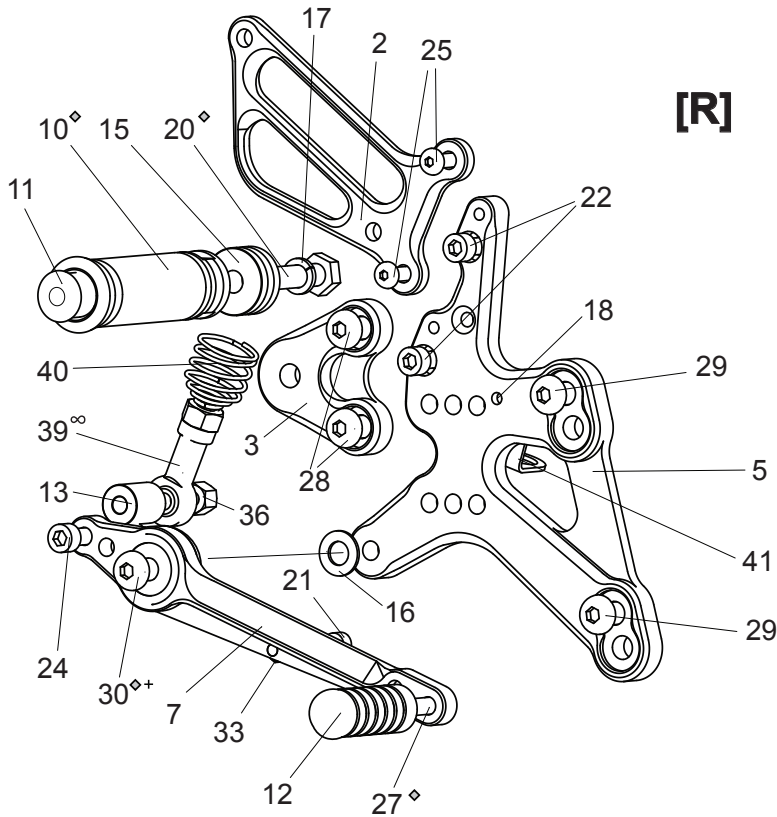

# HONDA CBR650F / CB650F ('14-'18) / CBR650R ('19) REAR SETS

part# H-650RS

1. (L) HEEL GUARD [HG-8L]
2. (R) HEEL GUARD [HG-1R]
3. STEP PLATE [S-GSX105SP] x 2
4. (L) BASE PLATE (BK) [H-650BP-L]
5. (R) BASE PLATE (BK) [H-650BP-R]
6. SHIFT PEDAL (BK) [SPD-CP016B]
7. BRAKE PEDAL (BK) [BPD-19B]
8. SHIFT ROD 170 (BK) [SRD-170B]
9. SHIFT ARM (BK) [CA-7]
10. FOOT PEG [PEG] x 2  
(Foot Peg includes End Cap)
11. FOOT PEG END CAP [ST-002] x 2
12. PEDAL TIP (DELRIN) [ST-001D / ST-001D18] x 2
13. ROD END COLLAR 19 (BK) [RDED-CLR19]
14. COLLAR 10-8 (BK)
15. PEG COLLAR 12 [PEGCLR-12] x 2
16. PEG WASHER M8 [PWS-8]
17. SPLIT WASHER M8 [SWS-8] x 2
18. HEX BOLT M5x8mm [HBT-M58]
19. FLANGE HEAD M8x20mm [FGBT-M820]
20. HEX BOLT M8x40mm [HBT-M840] x 2
21. SOCKET HEAD M5x40mm [SBT-M540]
22. SOCKET HEAD M6x15mm [SBT-M615] x 2
23. SOCKET HEAD M6x18mm [SBT-M618] x 2
24. SOCKET HEAD M6x45mm [SBT-M845]
25. BUTTON HEAD M5x15mm [BBT-M515] x 2
26. BUTTON HEAD M6x10mm [BBT-M610] x 2
27. BUTTON HEAD M6x20mm [BBT-M620] x 2
28. BUTTON HEAD M8x15mm [BBT-M815] x 3
29. BUTTON HEAD M8x20mm [BBT-M820] x 4
30. BUTTON HEAD M8x25mm [BBT-M825]
31. BUTTON HEAD M8x40mm [BBT-M840]
32. STUD M6 [STUD-M6]
33. NUT M5 [NUT-5]
34. JAM NUT M6 [JNT-6] x 2
35. REVERSE JAM NUT M6 [JNT-6L]
36. LOCK NUT M6 [LNT-6]
37. REVERSE MALE ROD END M6 [RDED-M6L]
38. FEMALE ROD END M6 [RDED-F6]
39. FEMALE ROD END 6-M8 [RDED-F6-8]
40. RETURN SPRING 40 [RS-RSP]
41. PULL SWITCH STAY 14 [PSTAY-14]