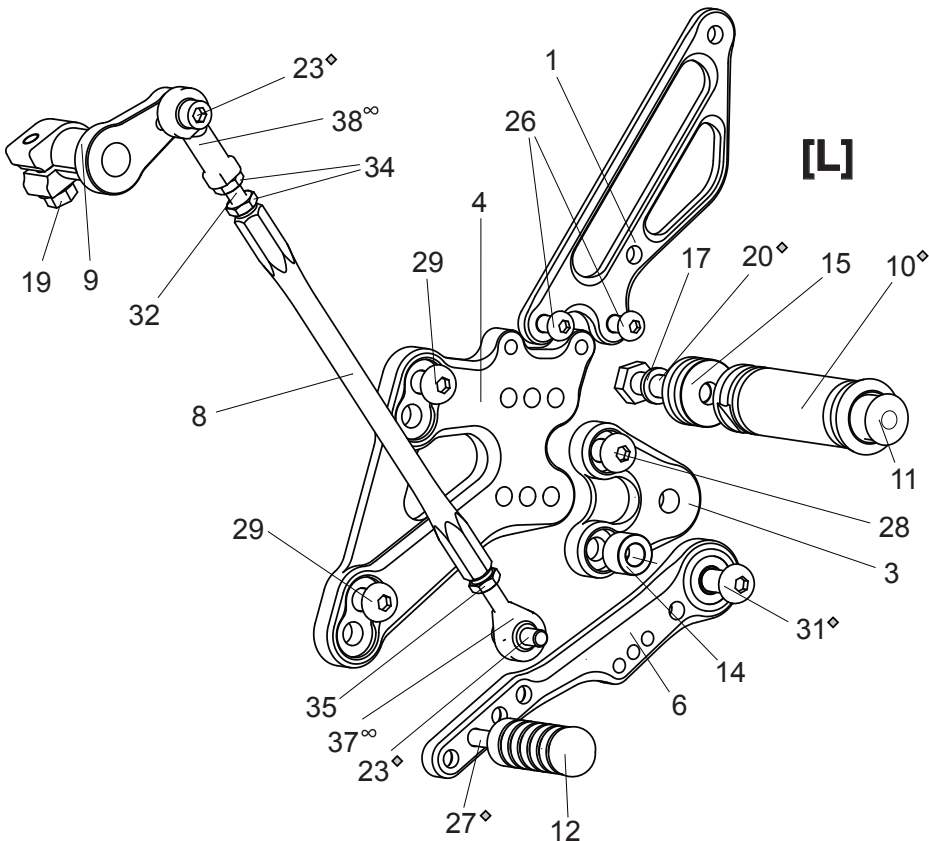

# HONDA CBR650F / CB650F ('14-'18) / CBR650R ('19) REAR SETS

part# H-650RS

1. (L) HEEL GUARD [HG-8L]
2. (R) HEEL GUARD [HG-1R]
3. STEP PLATE [S-GSX105SP] x 2
4. (L) BASE PLATE (BK) [H-650BP-L]
5. (R) BASE PLATE (BK) [H-650BP-R]
6. SHIFT PEDAL (BK) [SPD-CP016B]
7. BRAKE PEDAL (BK) [BPD-19B]
8. SHIFT ROD 170 (BK) [SRD-170B]
9. SHIFT ARM (BK) [CA-7]
10. FOOT PEG [PEG] x 2  
(Foot Peg includes End Cap)
11. FOOT PEG END CAP [ST-002] x 2
12. PEDAL TIP (DELRIN) [ST-001D / ST-001D18] x 2
13. ROD END COLLAR 19 (BK) [RDED-CLR19]
14. COLLAR 10-8 (BK)
15. PEG COLLAR 12 [PEGCLR-12] x 2
16. PEG WASHER M8 [PWS-8]
17. SPLIT WASHER M8 [SWS-8] x 2
18. HEX BOLT M5x8mm [HBT-M58]
19. FLANGE HEAD M8x20mm [FGBT-M820]
20. HEX BOLT M8x40mm [HBT-M840] x 2
21. SOCKET HEAD M5x40mm [SBT-M540]
22. SOCKET HEAD M6x15mm [SBT-M615] x 2
23. SOCKET HEAD M6x18mm [SBT-M618] x 2
24. SOCKET HEAD M6x45mm [SBT-M845]
25. BUTTON HEAD M5x15mm [BBT-M515] x 2
26. BUTTON HEAD M6x10mm [BBT-M610] x 2
27. BUTTON HEAD M6x20mm [BBT-M620] x 2
28. BUTTON HEAD M8x15mm [BBT-M815] x 3
29. BUTTON HEAD M8x20mm [BBT-M820] x 4
30. BUTTON HEAD M8x25mm [BBT-M825]
31. BUTTON HEAD M8x40mm [BBT-M840]
32. STUD M6 [STUD-M6]
33. NUT M5 [NUT-5]
34. JAM NUT M6 [JNT-6] x 2
35. REVERSE JAM NUT M6 [JNT-6L]
36. LOCK NUT M6 [LNT-6]
37. REVERSE MALE ROD END M6 [RDED-M6L]
38. FEMALE ROD END M6 [RDED-F6]
39. FEMALE ROD END 6-M8 [RDED-F6-8]
40. RETURN SPRING 40 [RS-RSP]
41. PULL SWITCH STAY 14 [PSTAY-14]