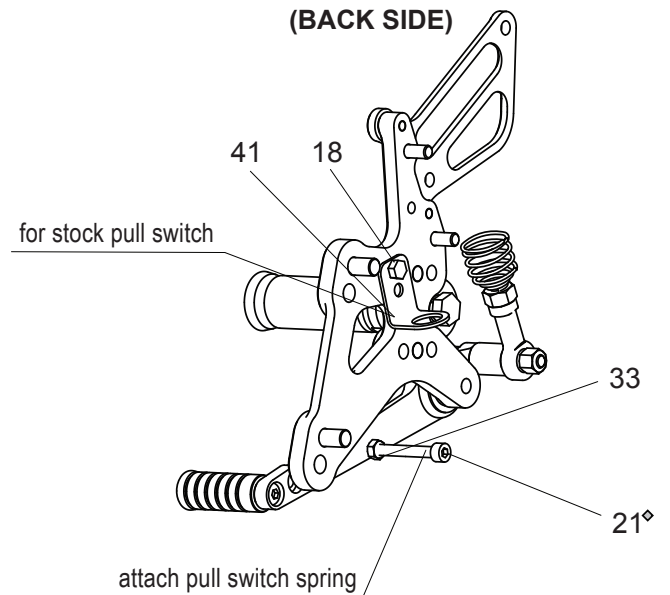

# HONDA CBR650F / CB650F ('14-'18) / CBR650R ('19) REAR SETS

part# H-650RS

1. (L) HEEL GUARD [HG-8L]
2. (R) HEEL GUARD [HG-1R]
3. STEP PLATE [S-GSX105SP] x 2
4. (L) BASE PLATE (BK) [H-650BP-L]
5. (R) BASE PLATE (BK) [H-650BP-R]
6. SHIFT PEDAL (BK) [SPD-CP016B]
7. BRAKE PEDAL (BK) [BPD-19B]
8. SHIFT ROD 170 (BK) [SRD-170B]
9. SHIFT ARM (BK) [CA-7]
10. FOOT PEG [PEG] x 2  
(Foot Peg includes End Cap)
11. FOOT PEG END CAP [ST-002] x 2
12. PEDAL TIP (DELRIN) [ST-001D / ST-001D18] x 2
13. ROD END COLLAR 19 (BK) [RDED-CLR19]
14. COLLAR 10-8 (BK)
15. PEG COLLAR 12 [PEGCLR-12] x 2
16. PEG WASHER M8 [PWS-8]
17. SPLIT WASHER M8 [SWS-8] x 2
18. HEX BOLT M5x8mm [HBT-M58]
19. FLANGE HEAD M8x20mm [FGBT-M820]
20. HEX BOLT M8x40mm [HBT-M840] x 2
21. SOCKET HEAD M5x40mm [SBT-M540]
22. SOCKET HEAD M6x15mm [SBT-M615] x 2
23. SOCKET HEAD M6x18mm [SBT-M618] x 2
24. SOCKET HEAD M6x45mm [SBT-M845]
25. BUTTON HEAD M5x15mm [BBT-M515] x 2
26. BUTTON HEAD M6x10mm [BBT-M610] x 2
27. BUTTON HEAD M6x20mm [BBT-M620] x 2
28. BUTTON HEAD M8x15mm [BBT-M815] x 3
29. BUTTON HEAD M8x20mm [BBT-M820] x 4
30. BUTTON HEAD M8x25mm [BBT-M825]
31. BUTTON HEAD M8x40mm [BBT-M840]
32. STUD M6 [STUD-M6]
33. NUT M5 [NUT-5]
34. JAM NUT M6 [JNT-6] x 2
35. REVERSE JAM NUT M6 [JNT-6L]
36. LOCK NUT M6 [LNT-6]
37. REVERSE MALE ROD END M6 [RDED-M6L]
38. FEMALE ROD END M6 [RDED-F6]
39. FEMALE ROD END 6-M8 [RDED-F6-8]
40. RETURN SPRING 40 [RS-RSP]
41. PULL SWITCH STAY 14 [PSTAY-14]