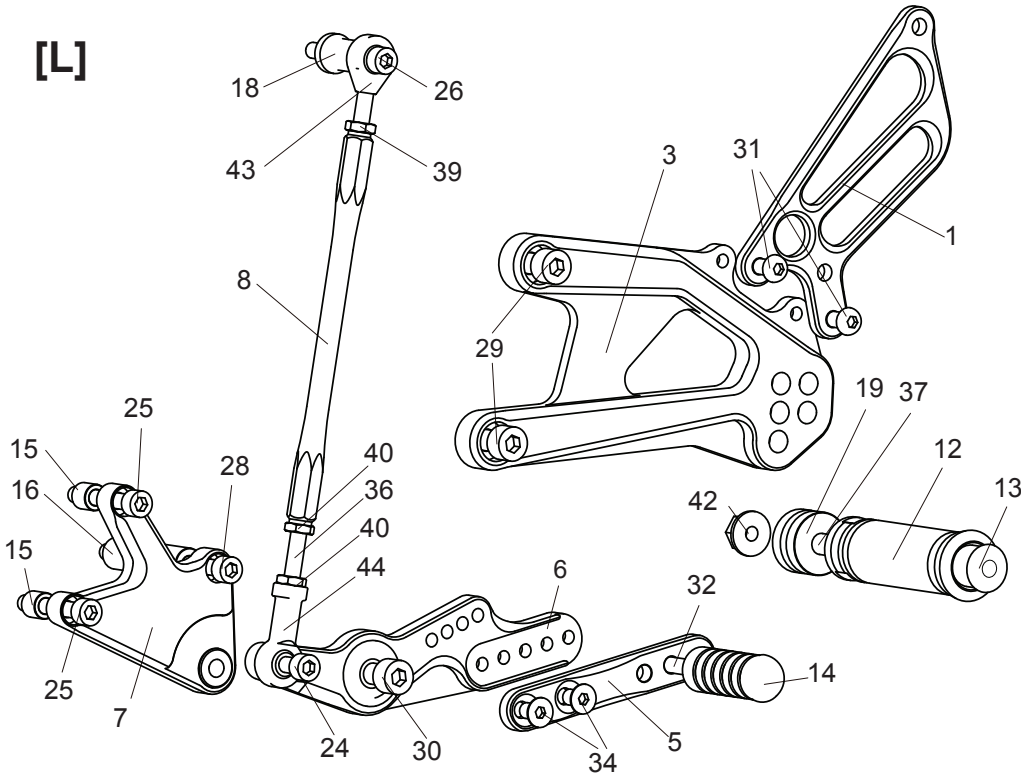

# TRIUMPH STREET TRIPLE '13-'16 REAR SETS

part# T-ST67513RS

[L]

1. (L) HEEL GUARD [HG-6L]
2. (R) HEEL GUARD [HG-6R]
3. (L) STEP PLATE [T-ST67513SP-L]
4. (R) STEP PLATE [T-ST67513SP-R]
5. SHIFT PEDAL SPD8 (BK) [SPD-8B]
6. SHIFT PEDAL SPD11 (BK) [SPD-11]
7. SHIFT BASE (BK) [SB-T3]
8. SHIFT ROD 150 (BK) [SRD-150B]
9. BRAKE PEDAL [BPD-15]
10. CANISTER BRACKET (BK) [CANBT-T1]
11. STAY (BK) [8L-49]
12. FOOT PEG [PEG] x 2
13. FOOT PEG END CAP [ST-002] x 2
14. PEDAL TIP (DELRIN) [ST-001D18] x 2
15. COLLAR 9-6 [CLR-9-6] x 2
16. COLLAR 50-6 (BK) [CLR-50-6]
17. COLLAR 20-6 (BK) [RDEDCLR-20]
18. COLLAR 23-6 (BK) [RDEDCLR-23]
19. PEG COLLAR 15 [PEGCLR-15] x 2
20. BRACKET COLLAR 10 (BK) [CLR-10-24]
21. SOCKET HEAD M5x15mm [SBT-M515]
22. SOCKET HEAD M5x35mm [SBT-M535]
23. SOCKET HEAD M6x15mm [SBT-M615]
24. SOCKET HEAD M6x18mm [SBT-M618]
25. SOCKET HEAD M6x40mm [SBT-M640] x 2
26. SOCKET HEAD M6x45mm [SBT-M645] x 2
28. SOCKET HEAD M6x80mm [SBT-M680]
29. SOCKET HEAD M8x15mm [SBT-M815] x 4
30. SOCKET HEAD M8x25mm [SBT-M825]
31. BUTTON HEAD M6x10mm [BBT-M610] x 4
32. BUTTON HEAD M6x20mm [BBT-M620] x 2
33. BUTTON HEAD M8x25mm [BBT-M825] x 3
34. FLAT HEAD M6x10mm [FBT-M610] x 2
35. HEX HEAD M5x6mm [HBT-M56]
36. REVERSE STUD M6 [STUD-M6L]
37. STUD BOLT M8x50mm [STBT-50] x 2
38. NUT M5 [NUT-5] x 2
39. JAM NUT M6 [JNT-6]
40. REVERSE JAM NUT M6 [JNT-6L] x 2
41. LOCK NUT M6 [LNT-6]
42. FLANGE NUT M8 [FNT-8] x 2
43. MALE ROD END M6 [RDED-M6]
44. FEMALE REVERSE ROD END M6 [RDED-F6L]
45. FEMALE ROD END 6-M8 [RDED-F6-8]
46. PULL SWITCH STAY 16 [PSTAY-16]
47. NUT (TRIUMPH PART)