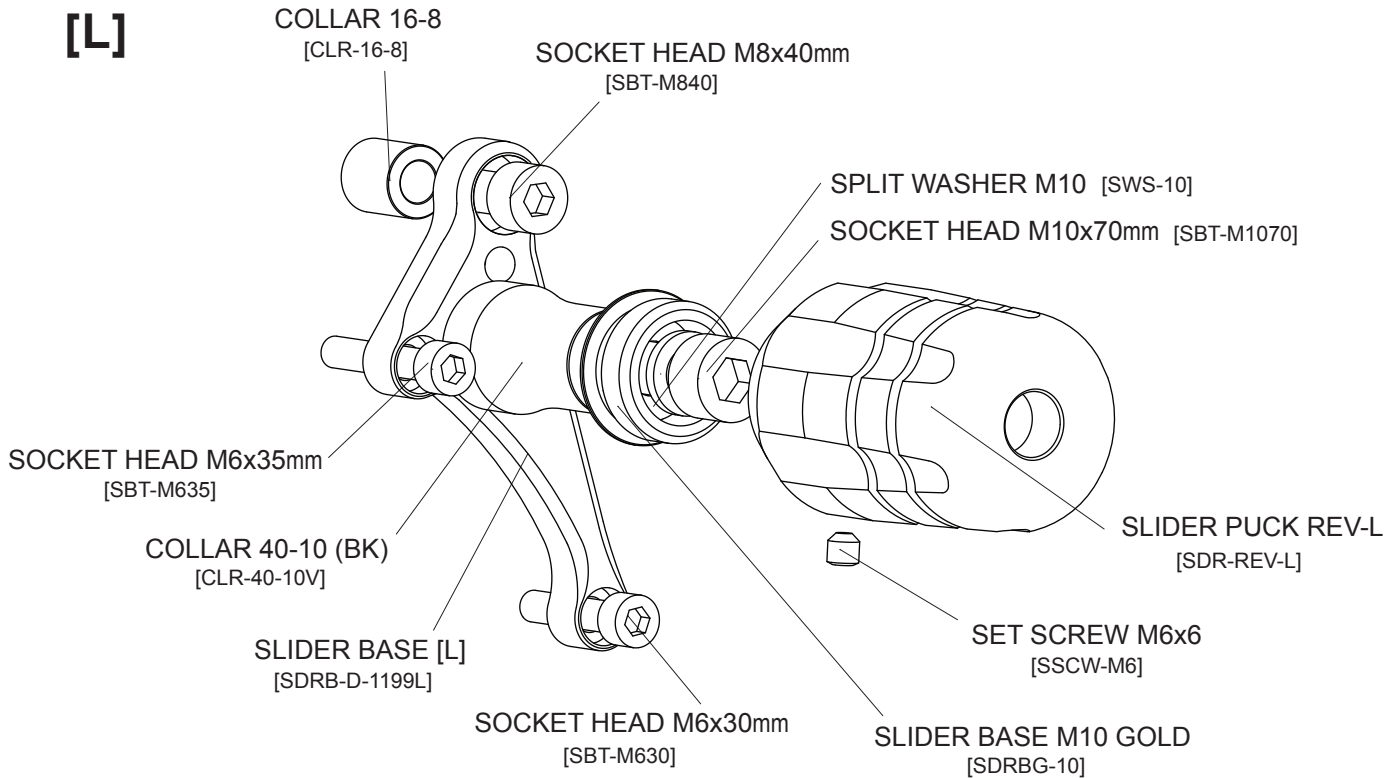

DUCATI 959/ 1199/ 1299 Panigale

ENGINE SLIDERS (part# D-1199ES1)

[L]

[R]