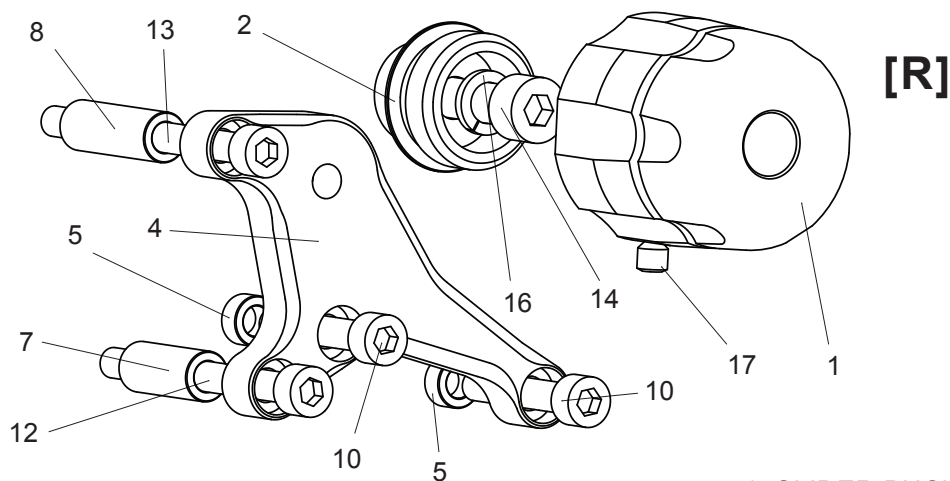

[L]

[R]

1. SLIDER PUCK REV-M [SDR-REV-M] x 2
2. SLIDER BASE M8 GOLD [SDRBG-8] x 2
3. SLIDER BASE [L]
4. SLIDER BASE [R]
5. COLLAR 5-6 [CLR-5-6] x 5
6. COLLAR 15-6 [CLR-15-6]
7. COLLAR 24-6 [CLR-24-6]
8. COLLAR 30-6 [CLR-30-6]
9. COLLAR 15-8 (BK) [CLR-15-8]
10. SOCKET HEAD M6x35mm [SBT-M635] x 2
11. SOCKET HEAD M6x55mm [SBT-M655] x 4
12. SOCKET HEAD M6x65mm [SBT-M665]
13. SOCKET HEAD M6x70mm [SBT-M670]
14. SOCKET HEAD M8x30mm [SBT-M830]
15. SOCKET HEAD M8x45mm [SBT-M845]
16. SPLIT WASHER M8 [SWS-8] x 2
17. SET SCREW M6-6mm [SSCW-M6] x 2