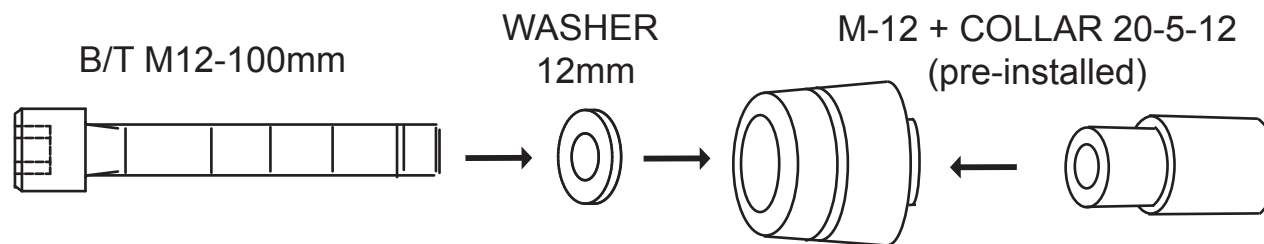

# HONDA CBR600RR ('03-'06) FRAME SLIDERS

[L]

[R]