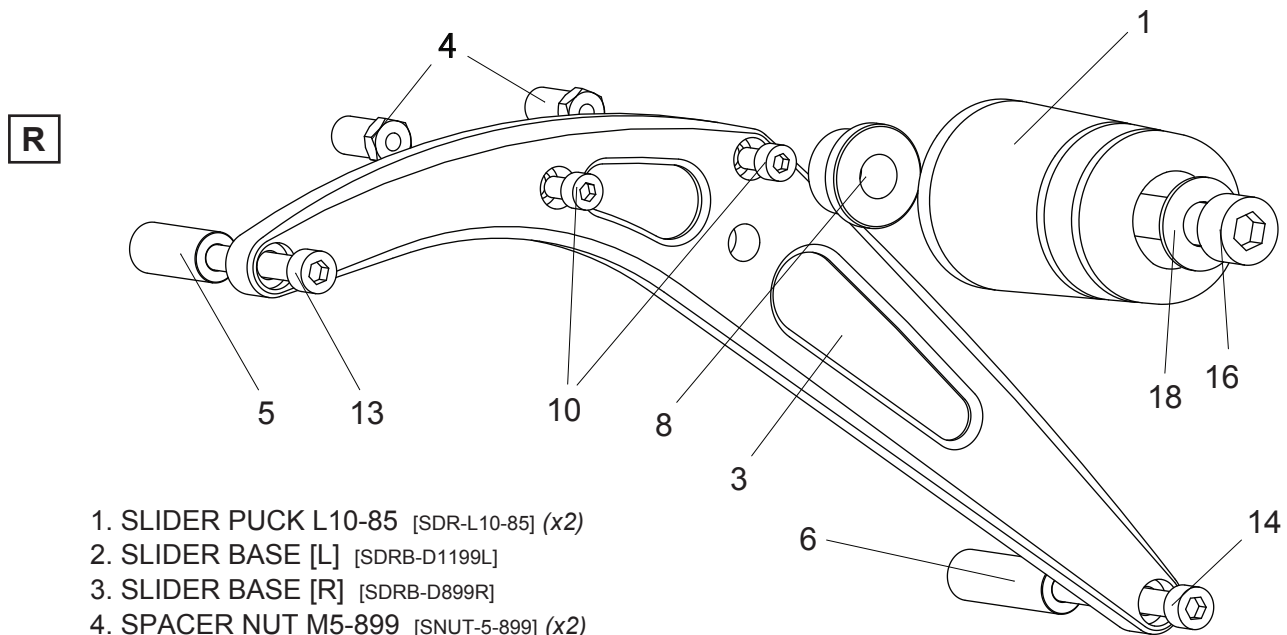

DUCATI 899 PANIGALE ENGINE SLIDERS

part# D-899ES1-BK

1. SLIDER PUCK L10-85 [SDR-L10-85] (x2)
2. SLIDER BASE [L] [SDRB-D1199L]
3. SLIDER BASE [R] [SDRB-D899R]
4. SPACER NUT M5-899 [SNUT-5-899] (x2)
5. COLLAR 28-6 [CLR-28-6]
6. COLLAR 40-6 [CLR-40-6]
7. COLLAR 16-8 [CLR-16-8]
8. COLLAR 25-10(BK) [CLR-25-10]
9. COLLAR 40-10(BK) [CLR-40-10]
10. SOCKET HEAD M5×10 [SBT-M510] (x2)
11. SOCKET HEAD M6×30 [SBT-M630]
12. SOCKET HEAD M6×35 [SBT-M635]
13. SOCKET HEAD M6×60 [SBT-M660]
14. SOCKET HEAD M6×70 [SBT-M670]
15. SOCKET HEAD M8×40 [SBT-M840]
16. SOCKET HEAD M10×55 (P-1.25) [SBT-M1055]
17. SOCKET HEAD M10×70 (P-1.25) [SBT-M1070]
18. WASHER M10 [WS-10] (x2)