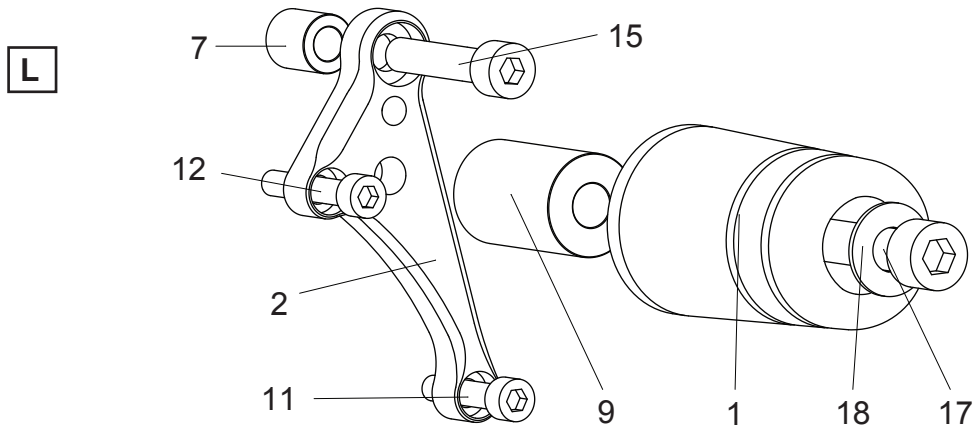

DUCATI 899 PANIGALE ENGINE SLIDERS

part# D-899ES1-BK

1. SLIDER PUCK L10-85 [SDR-L10-85] (x2)
2. SLIDER BASE [L] [SDRB-D1199L]
3. SLIDER BASE [R] [SDRB-D899R]
4. SPACER NUT M5-899 [SNUT-5-899] (x2)
5. COLLAR 28-6 [CLR-28-6]
6. COLLAR 40-6 [CLR-40-6]
7. COLLAR 16-8 [CLR-16-8]
8. COLLAR 25-10(BK) [CLR-25-10]
9. COLLAR 40-10(BK) [CLR-40-10]
10. SOCKET HEAD M5×10 [SBT-M510] (x2)
11. SOCKET HEAD M6×30 [SBT-M630]
12. SOCKET HEAD M6×35 [SBT-M635]
13. SOCKET HEAD M6×60 [SBT-M660]
14. SOCKET HEAD M6×70 [SBT-M670]
15. SOCKET HEAD M8×40 [SBT-M840]
16. SOCKET HEAD M10×55 (P-1.25) [SBT-M1055]
17. SOCKET HEAD M10×70 (P-1.25) [SBT-M1070]
18. WASHER M10 [WS-10] (x2)