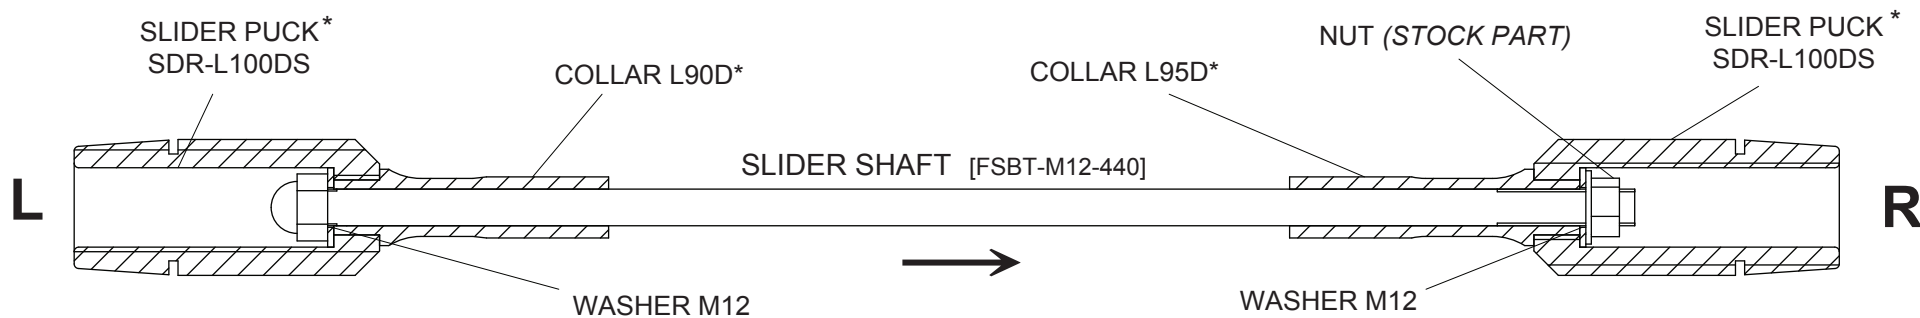

# DUCATI SCRAMBLER ('15-) FRAME SLIDERS

part# D-SCRAMFS

\* NOTE: Collar is pre-installed inside the Slider Puck. When ordering a replacement Slider Puck, please mention the Collar part number.