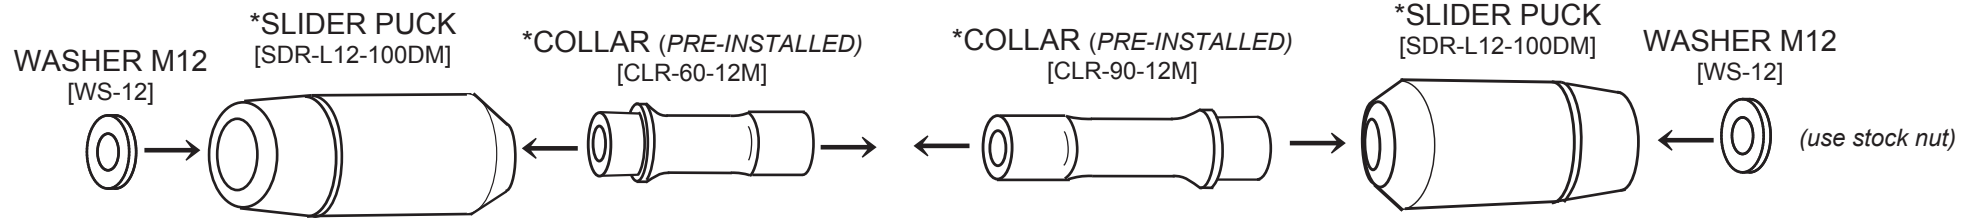

DUCATI DIAVEL ('11-'13) FRAME SLIDERS

part# D-DLFS

SLIDER SHAFT [FSBT-M12-430]

L

R

* Slider Puck and Collar are sold with together as a single part, with the Collar pre-installed inside the Slider Puck.