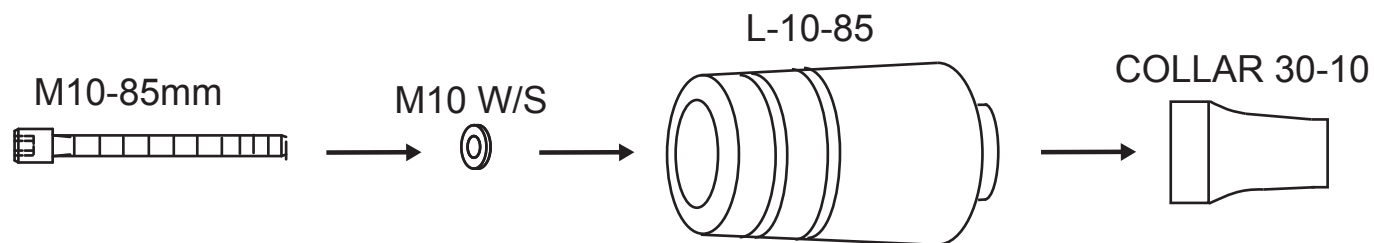

YAMAHA FZ1 ('06-)/ FZ8 ('10-) FRAME SLIDERS (design version 2)

[L]

[R]