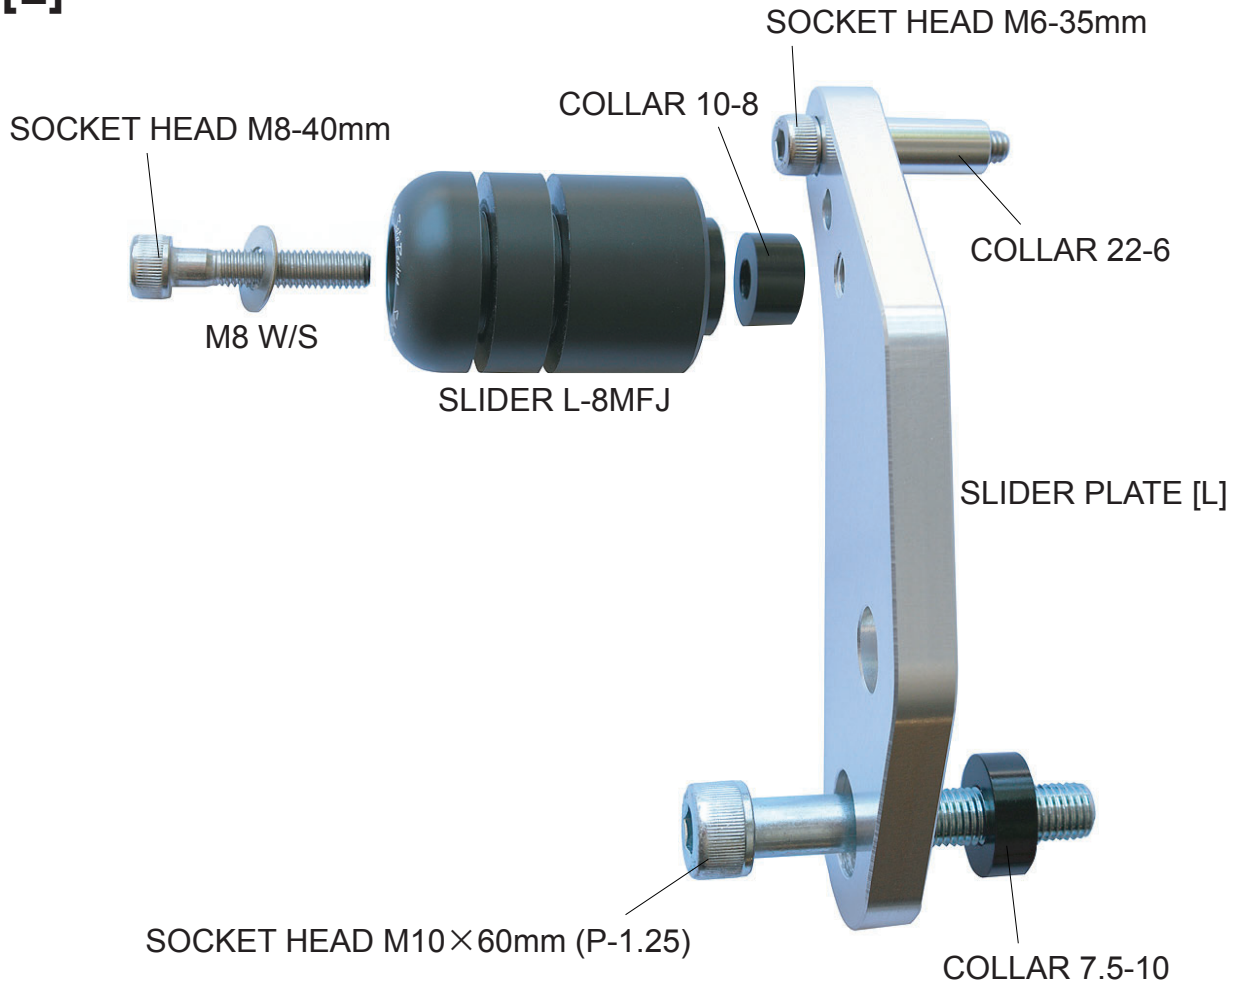

FRAME SLIDERS - RACING VERSION SUZUKI GSX-R600/750 ('06-'10)

[L]

[R]