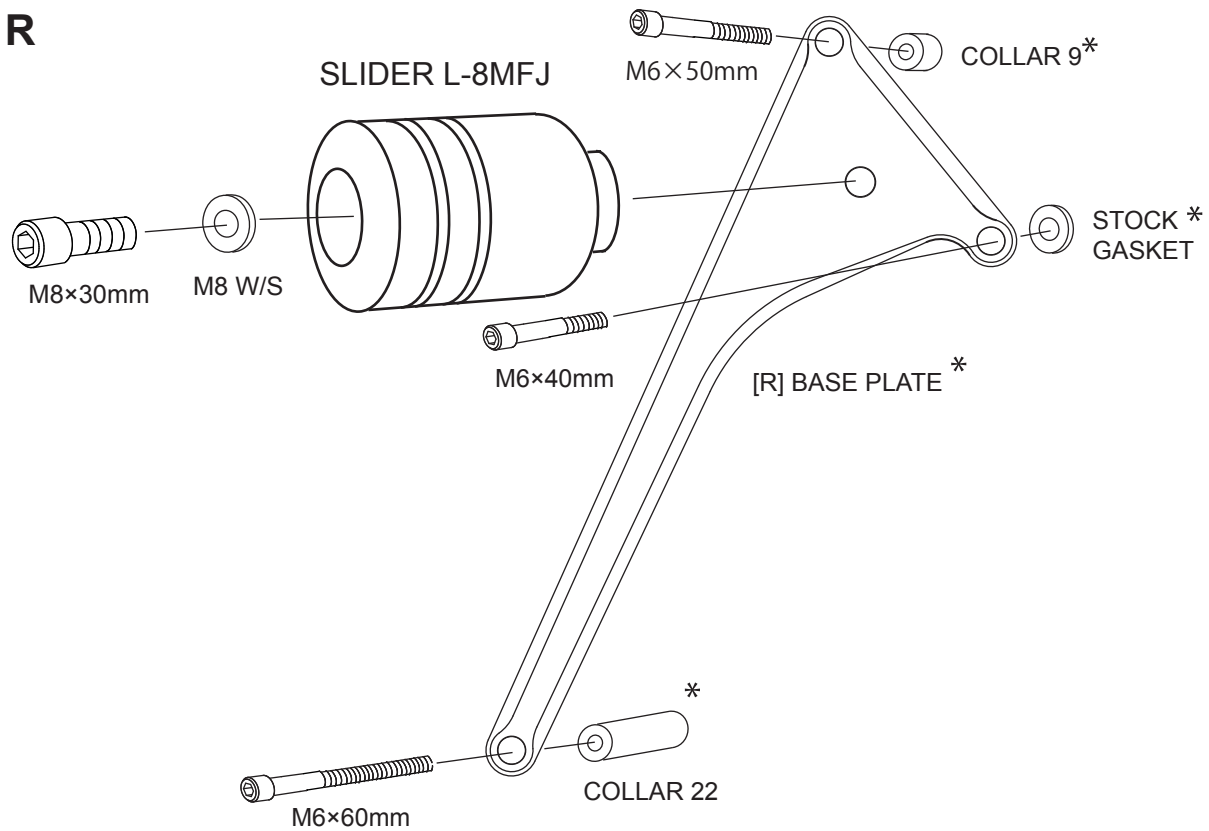

SUZUKI GSX-R600 / 750 ('06-'10)

FRAME SLIDERS (v1 design)

part# S-GSX606FS

* ADD TWO M6 WASHERS BETWEEN [R] BASE PLATE AND COLLAR 9, COLLAR 22 AND STOCK GASKET FOR '08 MODEL.

R

L