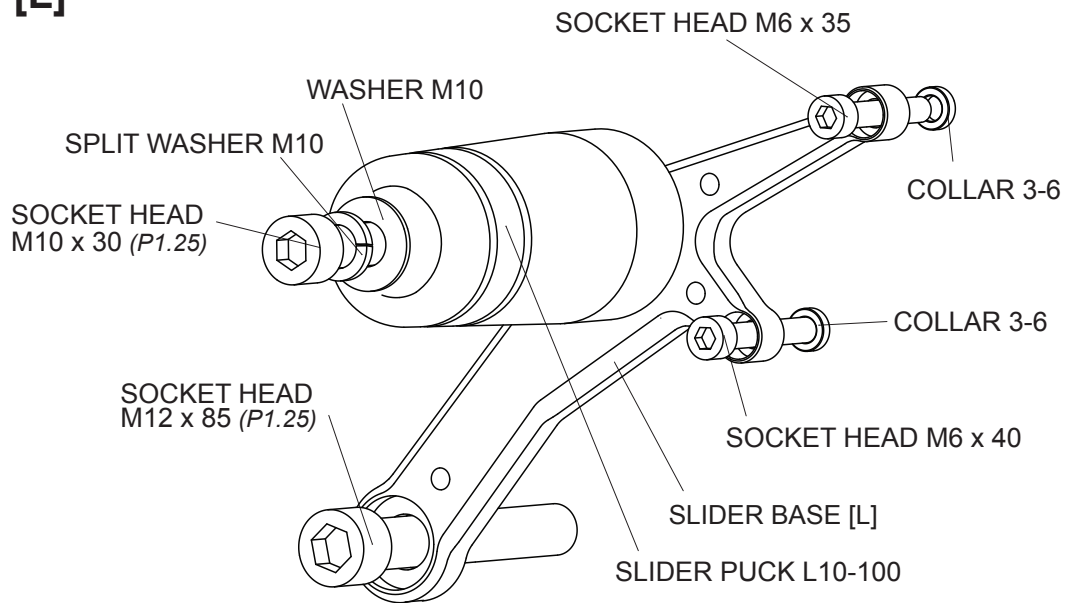

FRAME SLIDERS

HONDA NC700 ('11-) (DCT model)

[L]

[R]