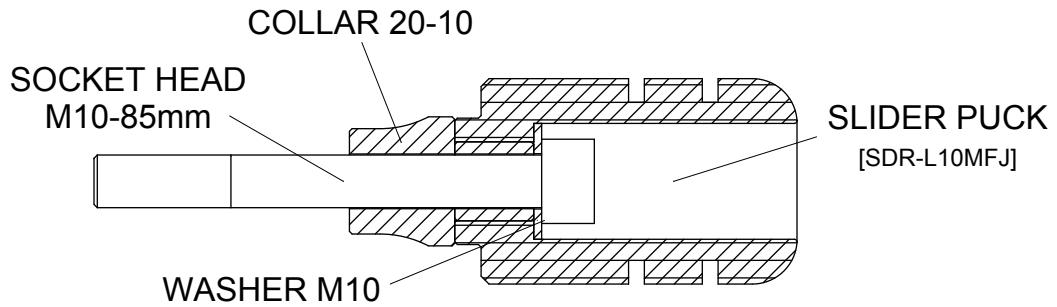

SUZUKI GSX-S750 '15-'16 (GSR750 '11-'16)

FRAME SLIDERS

part# S-GSR750FS

SLIDER PUCK

[SDR-L10MFJ]

[L]

SOCKET HEAD

M10-90mm

WASHER M10 COLLAR 25-10

[R]

COLLAR 20-10

SOCKET HEAD

M10-85mm

SLIDER PUCK

[SDR-L10MFJ]

WASHER M10