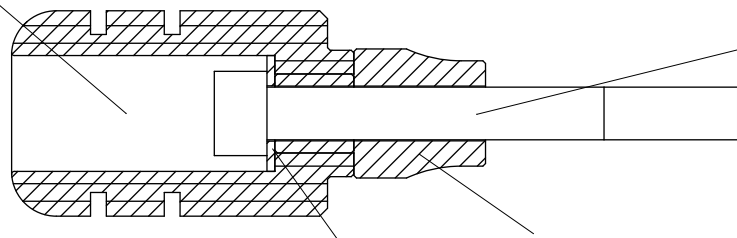

SUZUKI GSX-S750 '15-'16 (GSR750 '11-'16)

FRAME SLIDERS

part# S-GSR750FS

SLIDER PUCK

[SDR-L10MFJ]

[L]

SOCKET HEAD

M10-90mm

WASHER M10 COLLAR 25-10

[R]

COLLAR 20-10

SOCKET HEAD

M10-85mm

SLIDER PUCK

[SDR-L10MFJ]

WASHER M10