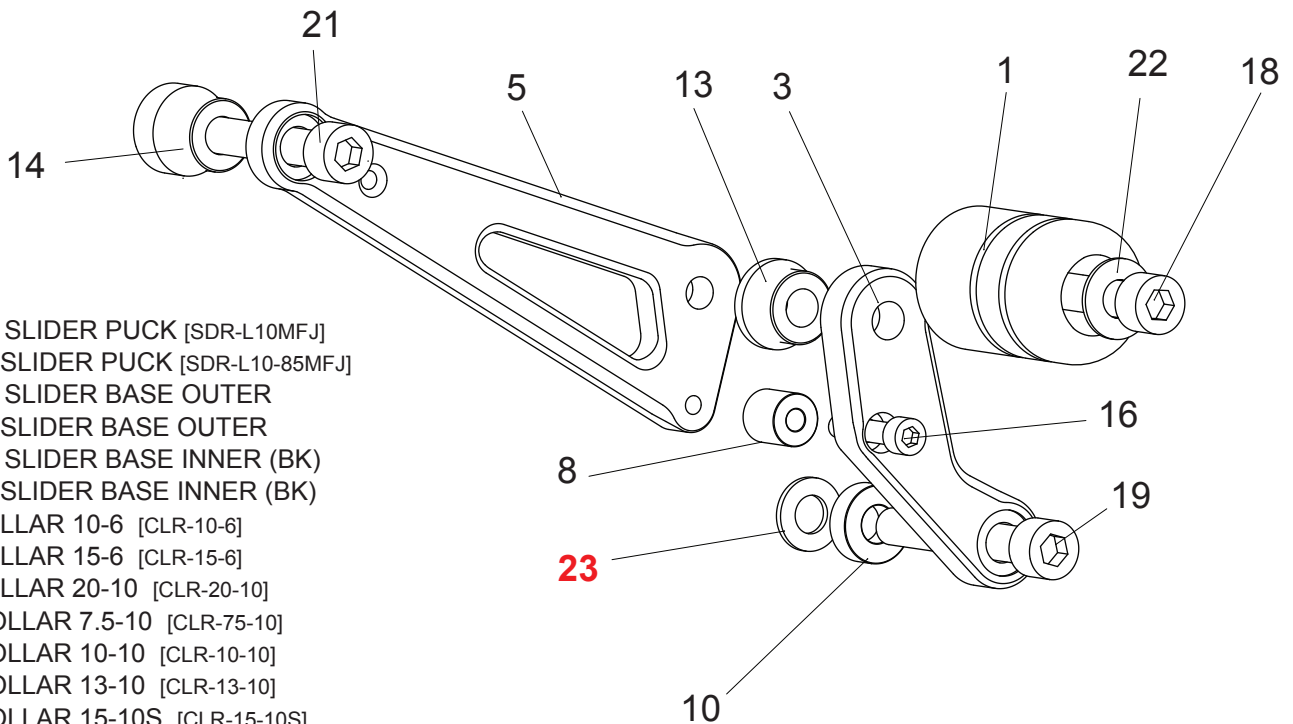

[L]

[R]

1. (R) SLIDER PUCK [SDR-L10MFJ]
2. (L) SLIDER PUCK [SDR-L10-85MFJ]
3. (R) SLIDER BASE OUTER
4. (L) SLIDER BASE OUTER
5. (R) SLIDER BASE INNER (BK)
6. (L) SLIDER BASE INNER (BK)
7. COLLAR 10-6 [CLR-10-6]
8. COLLAR 15-6 [CLR-15-6]
9. COLLAR 20-10 [CLR-20-10]
10. COLLAR 7.5-10 [CLR-75-10]
11. COLLAR 10-10 [CLR-10-10]
12. COLLAR 13-10 [CLR-13-10]
13. COLLAR 15-10S [CLR-15-10S]
14. COLLAR 25-10S [CLR-25-10S]
15. SOCKET HEAD M6×25 [SBT-M625]
16. SOCKET HEAD M6×30 [SBT-M630]
17. SOCKET HEAD M10×50 (P-1.25) [SBT-M1050]
18. SOCKET HEAD M10×55 (P-1.25) [SBT-M1055]
19. SOCKET HEAD M10×70 (P-1.25) [SBT-M1070]
20. SOCKET HEAD M10×75 (P-1.25) [SBT-M1075] (Qty:2)
21. SOCKET HEAD M10×80 (P-1.25) [SBT-M1080]
22. WASHER M10 [ws-10] (Qty:2)
- 23. WASHER (STOCK YAMAHA PART) (Qty:3)**