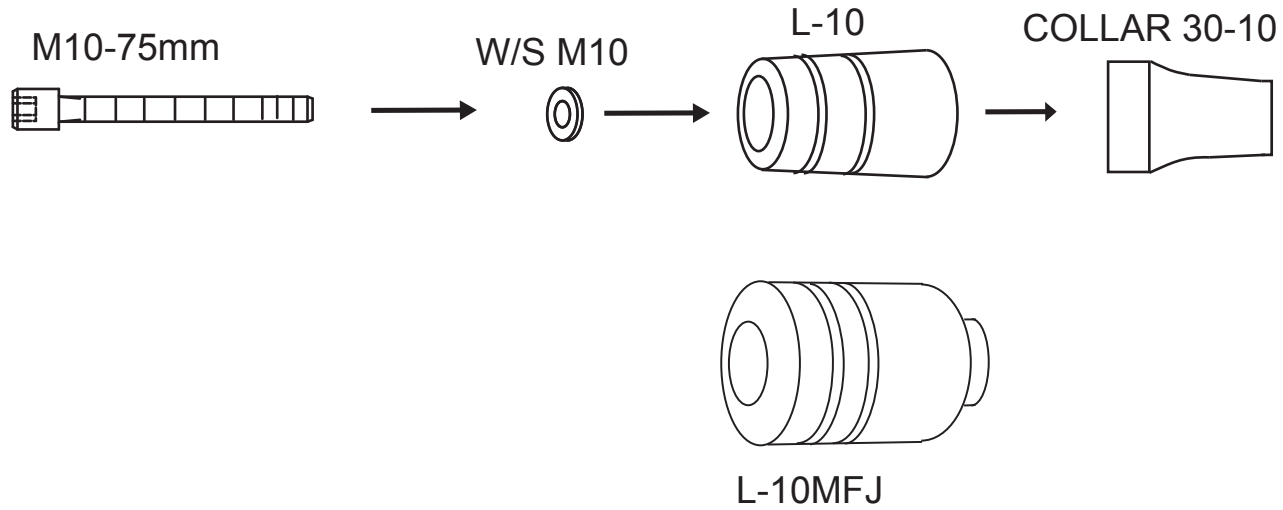

# KAWASAKI ZX-10R ('04-'05) FRAME SLIDERS

[L]

[R]