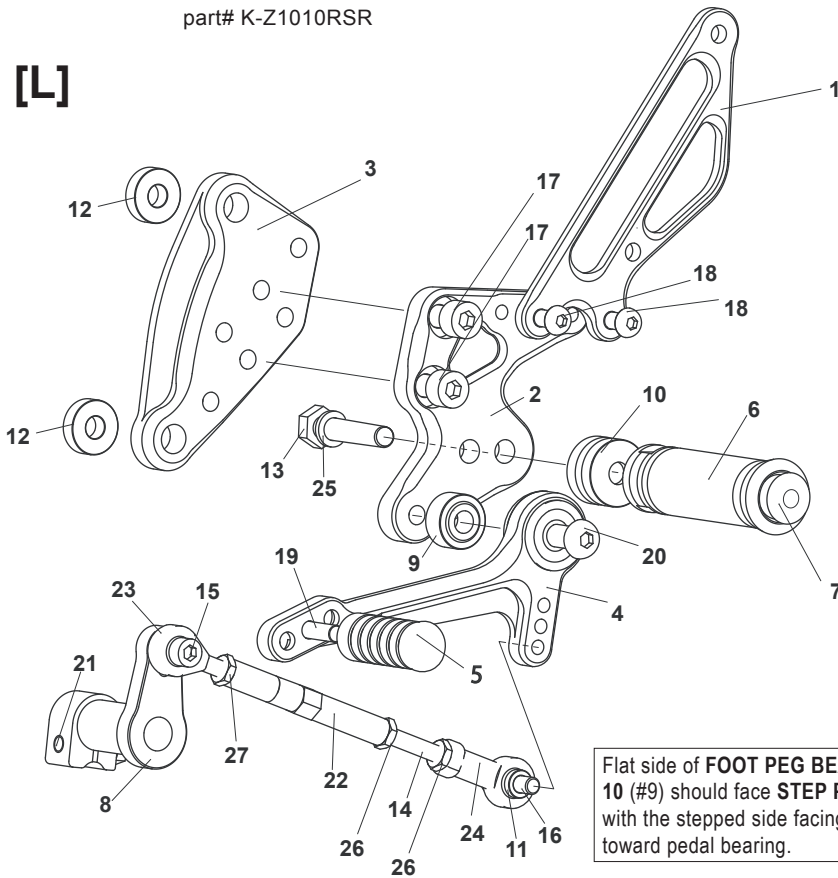

KAWASAKI Z1000 (non-ABS '10-) REVERSE SHIFT REAR SETS

part# K-Z1010RSR

[L]

Flat side of FOOT PEG BEARING COLLAR 10 (#9) should face STEP PLATE(#2), with the stepped side facing out toward pedal bearing.

[L] SIDE

1. HEEL GUARD [L] [HG-17L]
2. STEP PLATE [L]
3. BASE PLATE [L]
4. SHIFT PEDAL SCP65 [SPD-9]
5. PEDAL TIP (DELRIN) [ST-001D]
6. FOOT PEG [PEG]
7. FOOT PEG END CAP [ST-002]
8. CHANGE ARM L(BK) [CA-1]
9. FOOT PEG BEARING COLLAR 10(BK) [PEGBGCLR-10]
10. FOOT PEG COLLAR 15 [PEGCLR-15]
11. ROD END COLLAR 3(GD) [RDED-CLR3]
12. BASE PLATE COLLAR 6(BK) [BPCLR-6] ×2
13. HEX HEAD M8×40mm [HBT-M840]
14. STUD M6-60mm [STUD-M660]
15. SOCKET HEAD M6×15mm [SBT-M615]
16. SOCKET HEAD M6×20mm [SBT-M620]
17. SOCKET HEAD M8×15mm [SBT-M815] ×2
18. BUTTON HEAD M6×10mm [BBT-M610] ×2
19. BUTTON HEAD M6×20mm [BBT-M620]
20. BUTTON HEAD M8×35mm [BBT-M835]
21. FLANGE HEAD M6×20mm [FGBT-M620]
22. SHIFT ROD 70 [SRD-70]
23. MALE REVERSE ROD END M6 [RDED-M6L]
24. FEMALE ROD END M6 [RDED-F6]
25. SPLIT WASHER M8 [SWS-8]
26. JAM NUT M6 [JNT-6] ×2
27. REVERSE JAM NUT M6 [JNT-6L]

[R]

P-1.25 brake light switch included.

[R] SIDE

1. HEEL GUARD [R] [HG-16]
2. STEP PLATE [R]
3. BASE PLATE [R]
4. BRAKE PEDAL 165 [BPD-3]
5. PEDAL TIP (DELRIN) [ST-001D]
6. FOOT PEG [PEG]
7. FOOT PEG END CAP [ST-002]
8. FOOT PEG COLLAR 15 [PEGCLR-15]
9. BRAKE ROD COLLAR 19(BK) [RDEDCLR-19]
10. SOCKET HEAD M6×45mm [SBT-M645]
11. BRAKE PEDAL COLLAR 3(BK) [CLR-3-8]
12. SOCKET HEAD M8×15mm [SBT-M815] ×2
13. BUTTON HEAD M6×20mm [BBT-M620]
14. BUTTON HEAD M8×25mm [BBT-M825] ×2
15. BUTTON HEAD M8×30mm [BBT-M830]
16. HEX HEAD M8×40mm [HBT-M840]
17. SPLIT WASHER M8 [SWS-8]
18. LOCK NUT M6 [LNT-6]
19. 6-M8 FEMALE ROD END [RDED-F6-8]
- ◇ 20. RETURN SPRING 40 (OPTIONAL) [RS-RSP]
- ★ 21. NUT (STOCK)