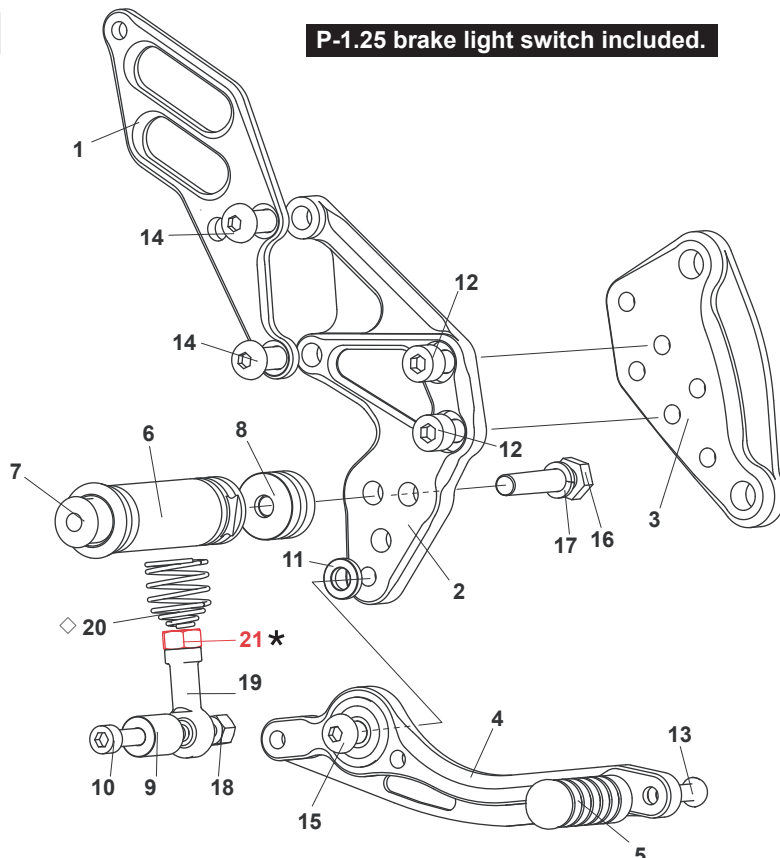

KAWASAKI Z1000 (non-ABS '10-) REVERSE SHIFT REAR SETS

part# K-Z1010RSR

[L]

Flat side of FOOT PEG BEARING COLLAR 10 (#9) should face STEP PLATE(#2), with the stepped side facing out toward pedal bearing.

[L] SIDE

1. HEEL GUARD [L] [HG-17L]
2. STEP PLATE [L]
3. BASE PLATE [L]
4. SHIFT PEDAL SCP65 [SPD-9]
5. PEDAL TIP (DELRIN) [ST-001D]
6. FOOT PEG [PEG]
7. FOOT PEG END CAP [ST-002]
8. CHANGE ARM L(BK) [CA-1]
9. FOOT PEG BEARING COLLAR 10(BK) [PEGBGCLR-10]
10. FOOT PEG COLLAR 15 [PEGCLR-15]
11. ROD END COLLAR 3(GD) [RDED-CLR3]
12. BASE PLATE COLLAR 6(BK) [BPCLR-6] ×2
13. HEX HEAD M8×40mm [HBT-M840]
14. STUD M6-60mm [STUD-M660]
15. SOCKET HEAD M6×15mm [SBT-M615]
16. SOCKET HEAD M6×20mm [SBT-M620]
17. SOCKET HEAD M8×15mm [SBT-M815] ×2
18. BUTTON HEAD M6×10mm [BBT-M610] ×2
19. BUTTON HEAD M6×20mm [BBT-M620]
20. BUTTON HEAD M8×35mm [BBT-M835]
21. FLANGE HEAD M6×20mm [FGBT-M620]
22. SHIFT ROD 70 [SRD-70]
23. MALE REVERSE ROD END M6 [RDED-M6L]
24. FEMALE ROD END M6 [RDED-F6]
25. SPLIT WASHER M8 [SWS-8]
26. JAM NUT M6 [JNT-6] ×2
27. REVERSE JAM NUT M6 [JNT-6L]

[R]

P-1.25 brake light switch included.

[R] SIDE

1. HEEL GUARD [R] [HG-16]
2. STEP PLATE [R]
3. BASE PLATE [R]
4. BRAKE PEDAL 165 [BPD-3]
5. PEDAL TIP (DELRIN) [ST-001D]
6. FOOT PEG [PEG]
7. FOOT PEG END CAP [ST-002]
8. FOOT PEG COLLAR 15 [PEGCLR-15]
9. BRAKE ROD COLLAR 19(BK) [RDEDCLR-19]
10. SOCKET HEAD M6×45mm [SBT-M645]
11. BRAKE PEDAL COLLAR 3(BK) [CLR-3-8]
12. SOCKET HEAD M8×15mm [SBT-M815] ×2
13. BUTTON HEAD M6×20mm [BBT-M620]
14. BUTTON HEAD M8×25mm [BBT-M825] ×2
15. BUTTON HEAD M8×30mm [BBT-M830]
16. HEX HEAD M8×40mm [HBT-M840]
17. SPLIT WASHER M8 [SWS-8]
18. LOCK NUT M6 [LNT-6]
19. 6-M8 FEMALE ROD END [RDED-F6-8]
- ◇ 20. RETURN SPRING 40 (OPTIONAL) [RS-RSP]
- ★ 21. NUT (STOCK)