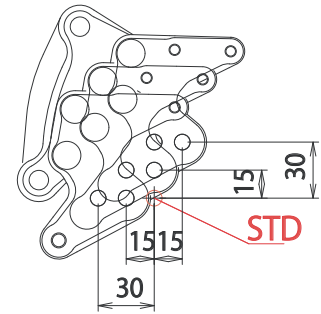

KAWASAKI Z1000 (non-ABS '10-) REVERSE SHIFT REAR SETS

part# K-Z1010RSR

[L]

Flat side of FOOT PEG BEARING COLLAR 10 (#9) should face STEP PLATE(#2), with the stepped side facing out toward pedal bearing.

[L] SIDE

1. HEEL GUARD [L] [HG-17L]
2. STEP PLATE [L]
3. BASE PLATE [L]
4. SHIFT PEDAL SCP65 [SPD-9]
5. PEDAL TIP (DELRIN) [ST-001D]
6. FOOT PEG [PEG]
7. FOOT PEG END CAP [ST-002]
8. CHANGE ARM L(BK) [CA-1]
9. FOOT PEG BEARING COLLAR 10(BK) [PEGBGCLR-10]
10. FOOT PEG COLLAR 15 [PEGCLR-15]
11. ROD END COLLAR 3(GD) [RDED-CLR3]
12. BASE PLATE COLLAR 6(BK) [BPCLR-6] ×2
13. HEX HEAD M8×40mm [HBT-M840]
14. STUD M6-60mm [STUD-M660]
15. SOCKET HEAD M6×15mm [SBT-M615]
16. SOCKET HEAD M6×20mm [SBT-M620]
17. SOCKET HEAD M8×15mm [SBT-M815] ×2
18. BUTTON HEAD M6×10mm [BBT-M610] ×2
19. BUTTON HEAD M6×20mm [BBT-M620]
20. BUTTON HEAD M8×35mm [BBT-M835]
21. FLANGE HEAD M6×20mm [FGBT-M620]
22. SHIFT ROD 70 [SRD-70]
23. MALE REVERSE ROD END M6 [RDED-M6L]
24. FEMALE ROD END M6 [RDED-F6]
25. SPLIT WASHER M8 [SWS-8]
26. JAM NUT M6 [JNT-6] ×2
27. REVERSE JAM NUT M6 [JNT-6L]

[R]

P-1.25 brake light switch included.

[R] SIDE

1. HEEL GUARD [R] [HG-16]
2. STEP PLATE [R]
3. BASE PLATE [R]
4. BRAKE PEDAL 165 [BPD-3]
5. PEDAL TIP (DELRIN) [ST-001D]
6. FOOT PEG [PEG]
7. FOOT PEG END CAP [ST-002]
8. FOOT PEG COLLAR 15 [PEGCLR-15]
9. BRAKE ROD COLLAR 19(BK) [RDEDCLR-19]
10. SOCKET HEAD M6×45mm [SBT-M645]
11. BRAKE PEDAL COLLAR 3(BK) [CLR-3-8]
12. SOCKET HEAD M8×15mm [SBT-M815] ×2
13. BUTTON HEAD M6×20mm [BBT-M620]
14. BUTTON HEAD M8×25mm [BBT-M825] ×2
15. BUTTON HEAD M8×30mm [BBT-M830]
16. HEX HEAD M8×40mm [HBT-M840]
17. SPLIT WASHER M8 [SWS-8]
18. LOCK NUT M6 [LNT-6]
19. 6-M8 FEMALE ROD END [RDED-F6-8]
- ◇ 20. RETURN SPRING 40 (OPTIONAL) [RS-RSP]
- ★ 21. NUT (STOCK)