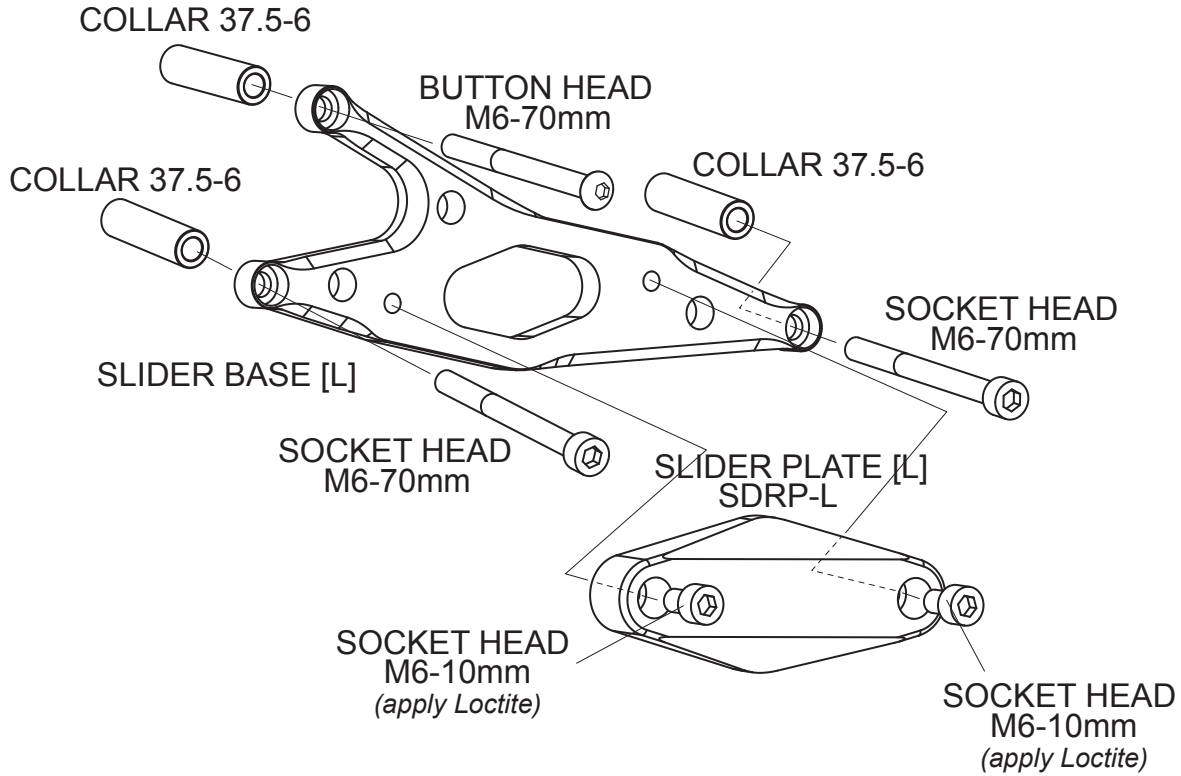

ENGINE SLIDERS

HONDA CBR1000RR ('12-)

[L]

[R]