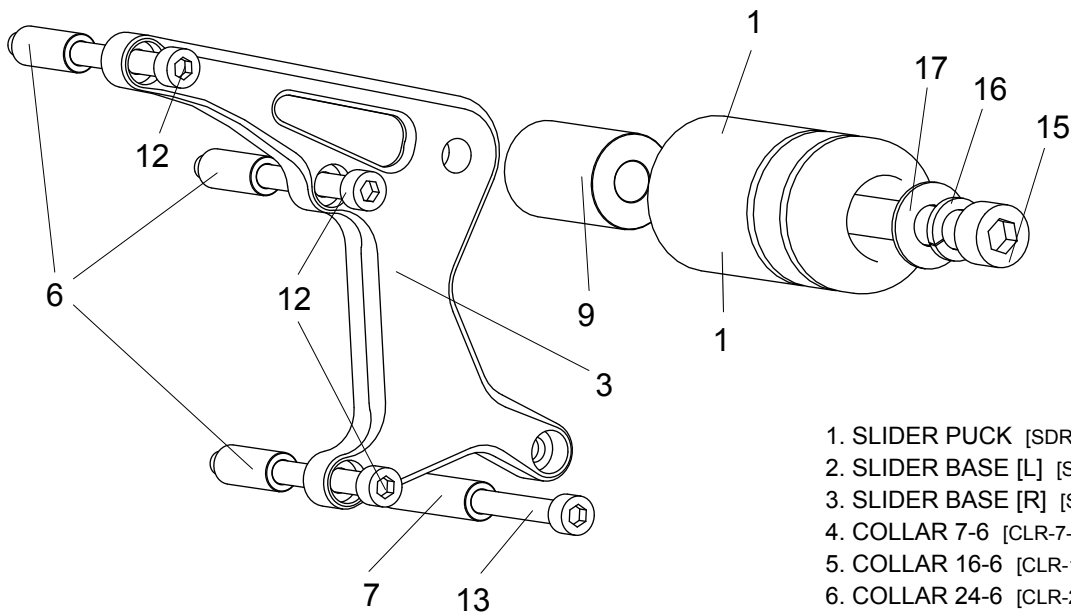

[L]

[R]

1. SLIDER PUCK [SDR-L10-85MFJ] x 2
 2. SLIDER BASE [L] [SDRB-HGROM-L]
 3. SLIDER BASE [R] [SDRB-HGROM-R]
 4. COLLAR 7-6 [CLR-7-6] x 2
 5. COLLAR 16-6 [CLR-16-6]
 6. COLLAR 24-6 [CLR-24-6] x 3
 7. COLLAR 40-6 [CLR-40-6]
 8. COLLAR 32S-10 (BK) [CLR-32S-10]
 9. COLLAR 40S-10 (BK) [CLR-40S-10]
 10. SOCKET HEAD M6x35mm [SBT-M635]
 11. SOCKET HEAD M6x40mm [SBT-M640] x 3
 12. SOCKET HEAD M6x70mm [SBT-M670] x 3
 13. SOCKET HEAD M6x55mm [SBT-M655]
 14. SOCKET HEAD M10x70mm (P-1.25) [SBT-M1070]
 15. SOCKET HEAD M10x75mm (P-1.25) [SBT-M1075]
 16. SPLIT WASHER M10 [SWS-10] x 2
 17. WASHER M10 [WS-10] x 2
- Ties 100mm (not pictured) x 4