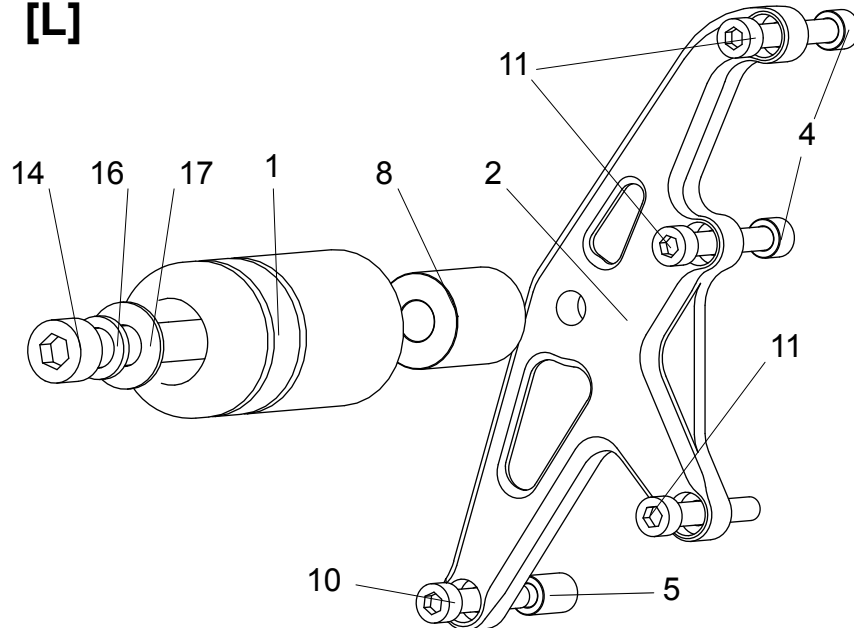

[L]

[R]

1. SLIDER PUCK [SDR-L10-85MFJ] x 2
 2. SLIDER BASE [L] [SDRB-HGROM-L]
 3. SLIDER BASE [R] [SDRB-HGROM-R]
 4. COLLAR 7-6 [CLR-7-6] x 2
 5. COLLAR 16-6 [CLR-16-6]
 6. COLLAR 24-6 [CLR-24-6] x 3
 7. COLLAR 40-6 [CLR-40-6]
 8. COLLAR 32S-10 (BK) [CLR-32S-10]
 9. COLLAR 40S-10 (BK) [CLR-40S-10]
 10. SOCKET HEAD M6x35mm [SBT-M635]
 11. SOCKET HEAD M6x40mm [SBT-M640] x 3
 12. SOCKET HEAD M6x70mm [SBT-M670] x 3
 13. SOCKET HEAD M6x55mm [SBT-M655]
 14. SOCKET HEAD M10x70mm (P-1.25) [SBT-M1070]
 15. SOCKET HEAD M10x75mm (P-1.25) [SBT-M1075]
 16. SPLIT WASHER M10 [SWS-10] x 2
 17. WASHER M10 [WS-10] x 2
- Ties 100mm (not pictured) x 4