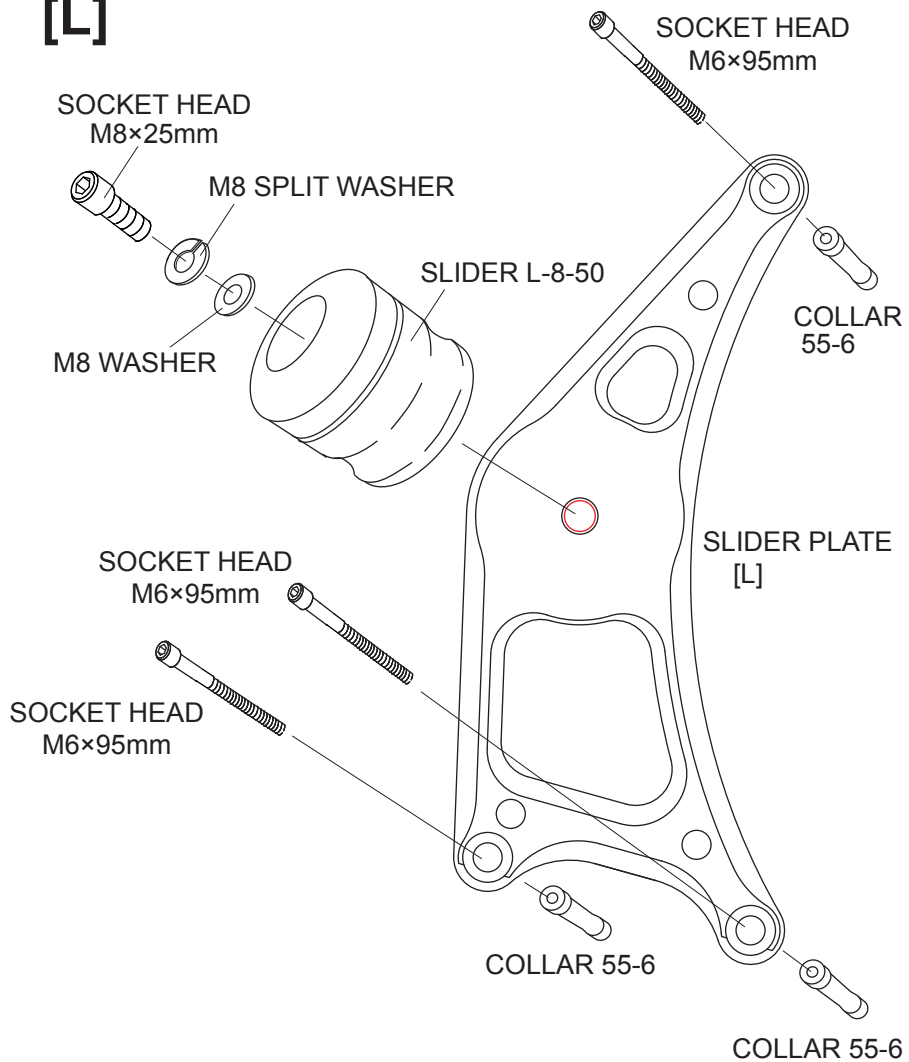

Yamaha MT-01 ('05-'08) ENGINE SLIDERS

[L]

[R]