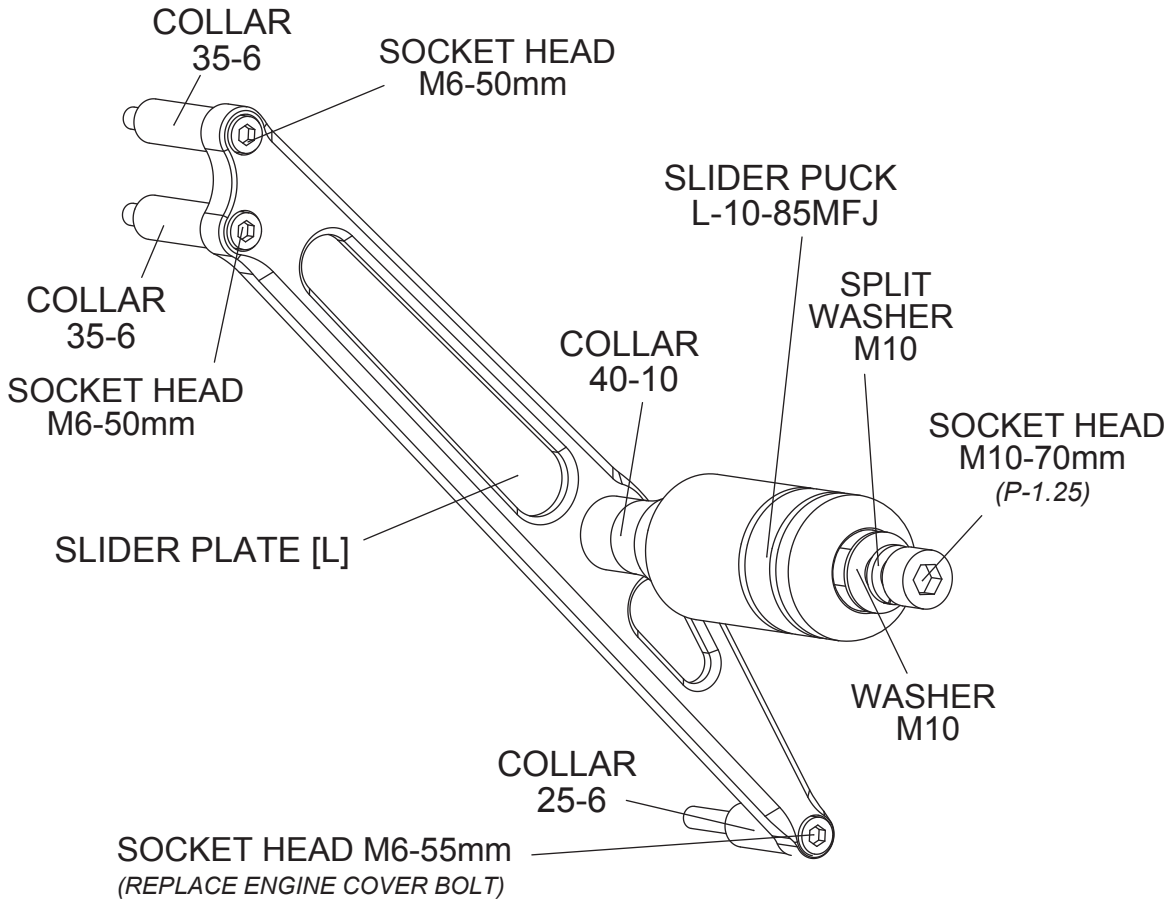

KAWASAKI Ninja250R ('08-'12) FRAME SLIDERS (Ver.2 design)

[L]

[R]