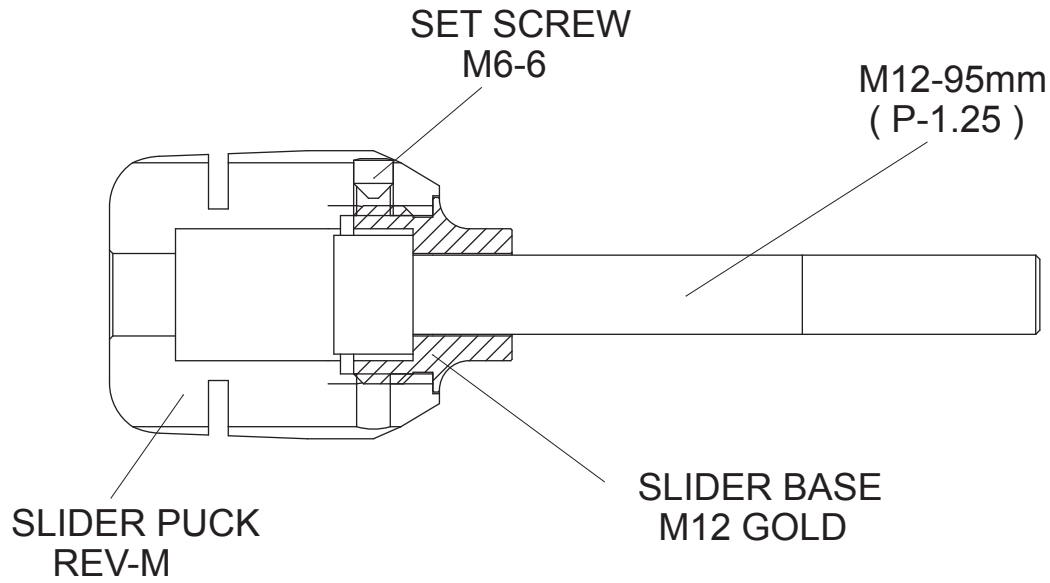

FRAME SLIDERS - Race Version

YAMAHA YZF-R1 ('09-'14) part# Y-R109RFS

NOTE: INSTALLATION REQUIRES FAIRING MODIFICATIONS.

[L]

[R]