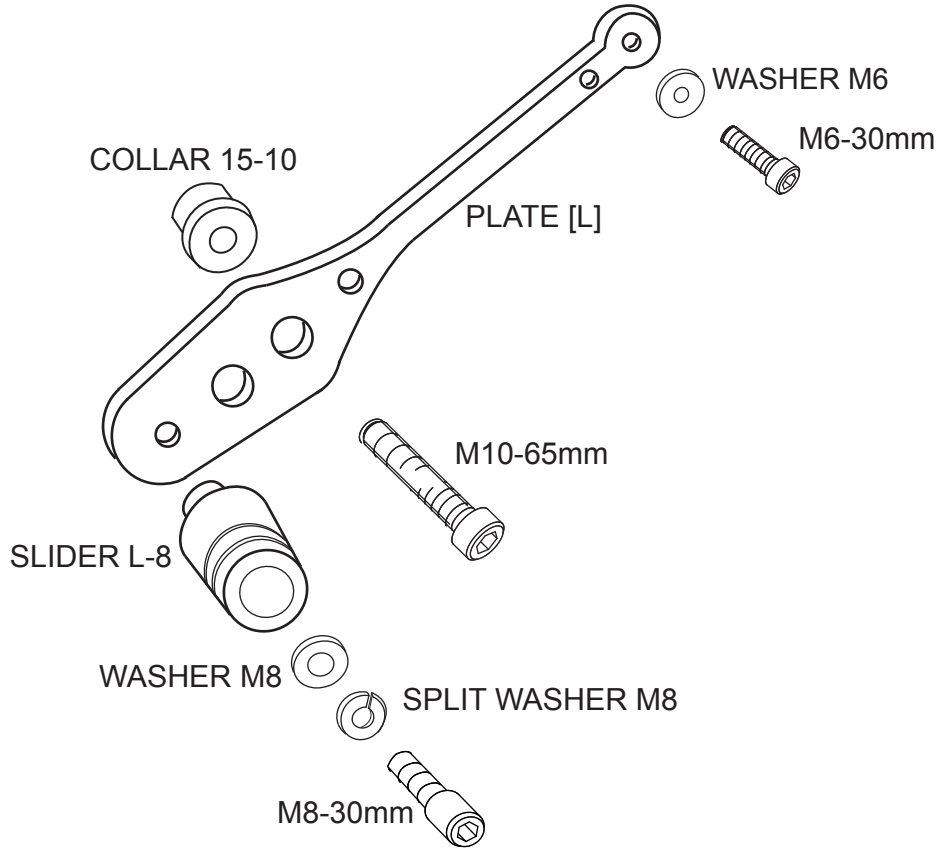

# YAMAHA YZF-R6 ('06-'07) FRAME SLIDERS

[L]

[R]