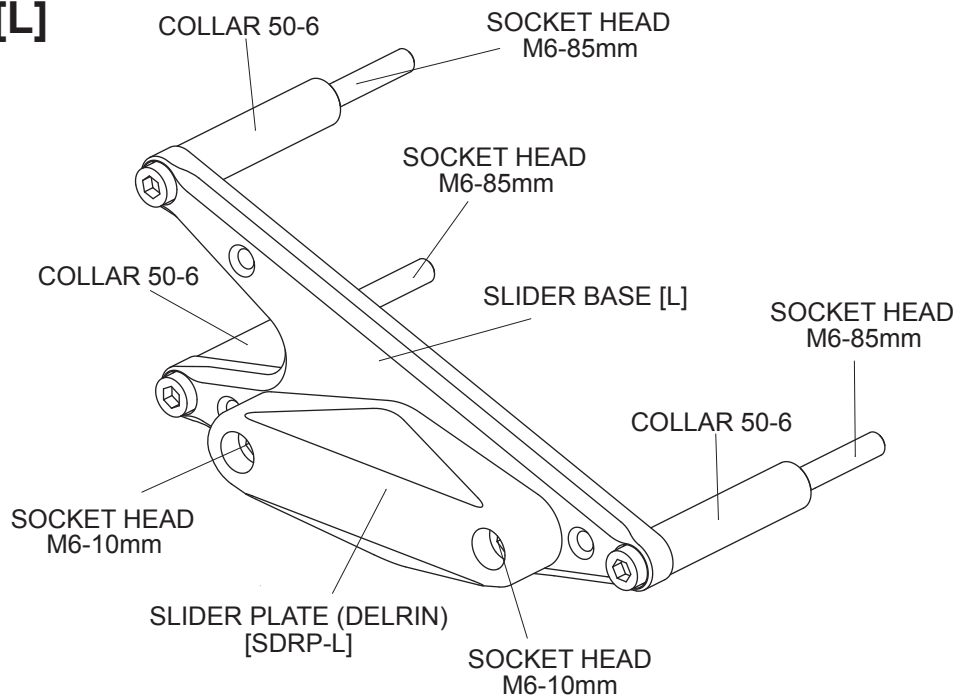

SUZUKI GSX1250/ BANDIT 1250 '07- ENGINE SLIDERS

part# S-B1250ES

[L]

[R]