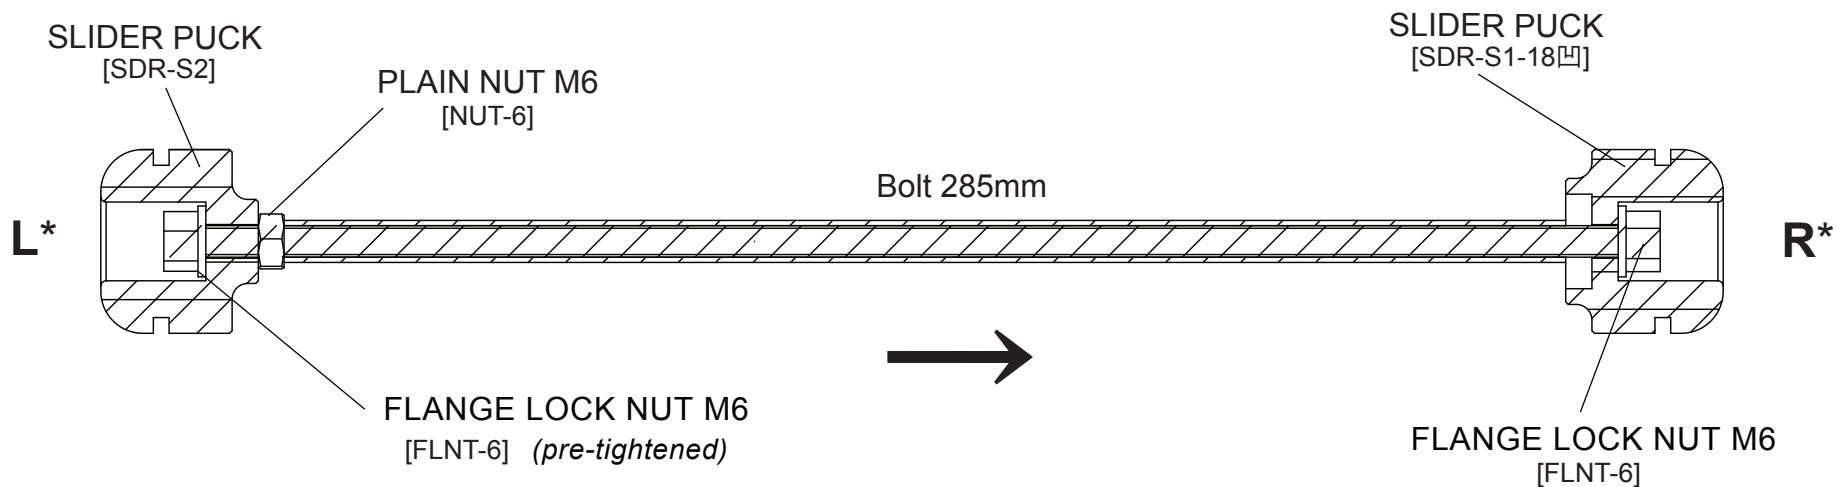

TRIUMPH Daytona 675/R / Street Triple ('06-'12)
FRONT AXLE SLIDERS
part# T-675AS-F

* Slider direction may vary depending on model/year