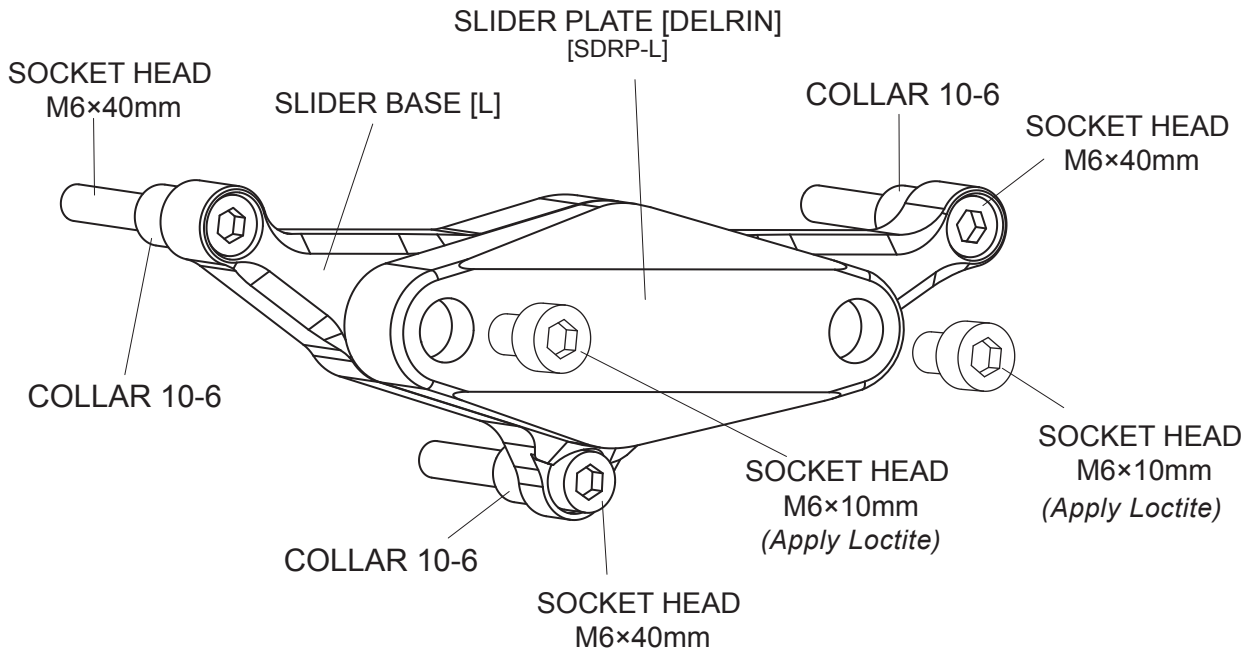

ENGINE SLIDERS

part# Y-VMAX09ES

[L]

[R]