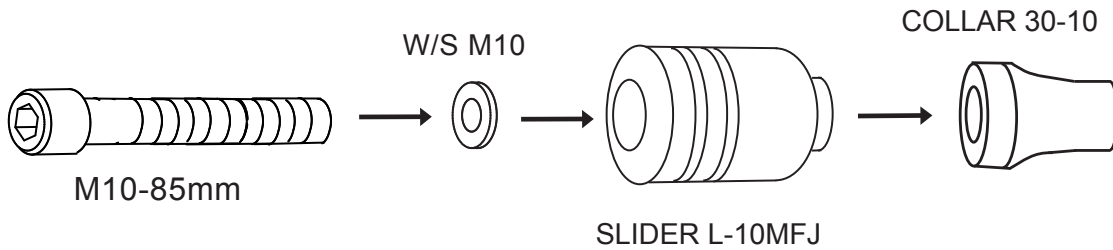

# FRAME SLIDERS KAWASAKI ZX-6R ('07-'08)

[L]

SLIDER PLATE [R]  
BACK

[R]