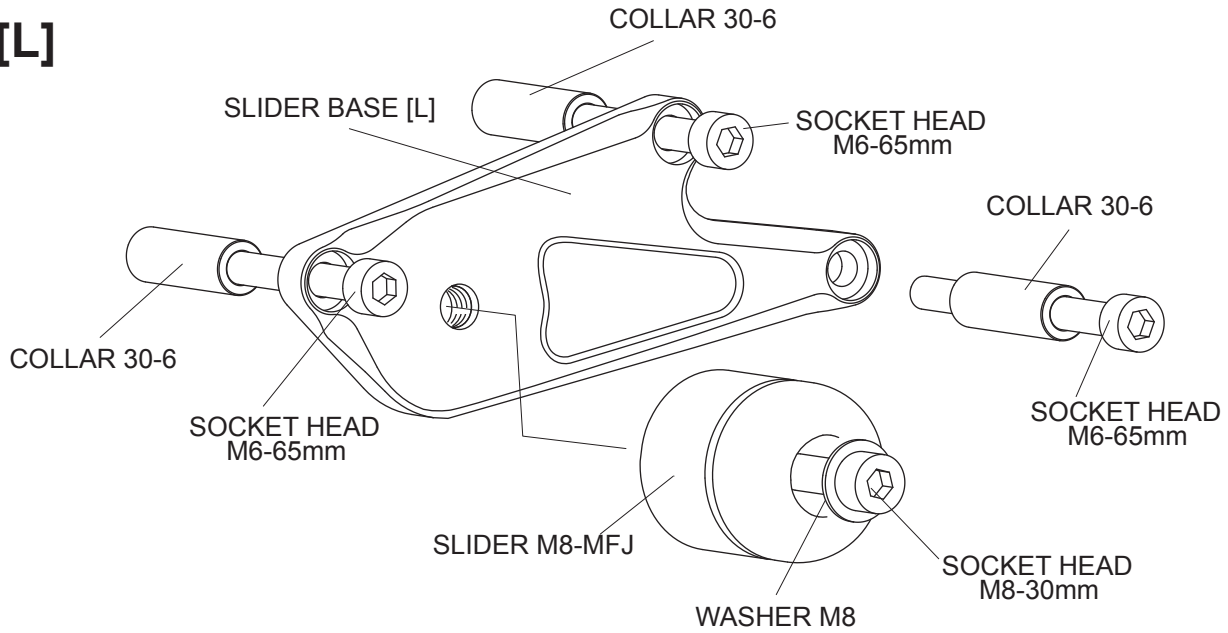

ENGINE SLIDERS KAWASAKI ZX-6R ('09-'12)

[L]

[R]