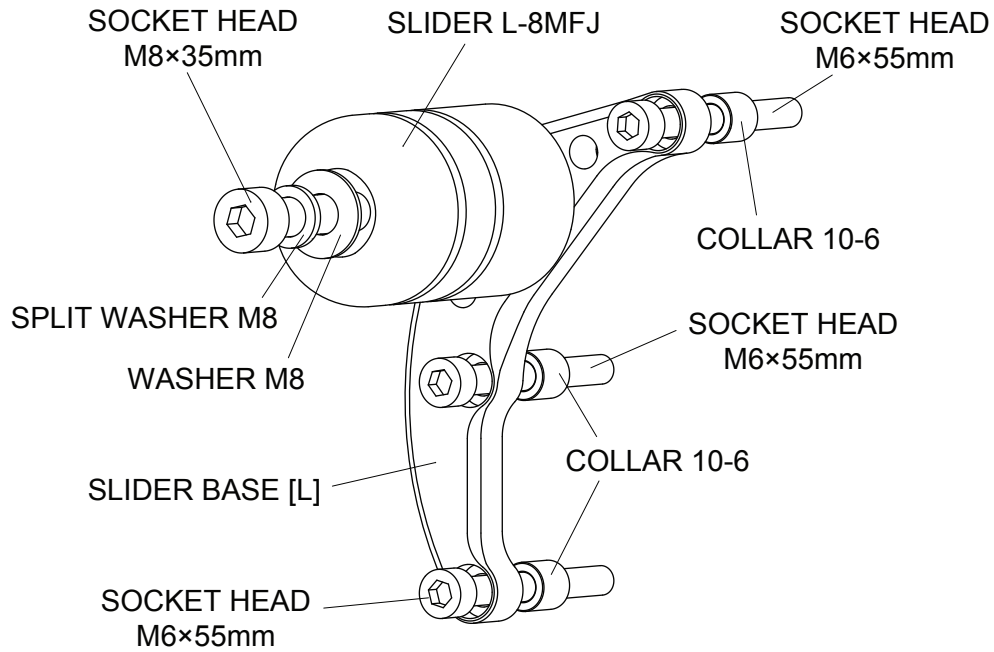

TRIUMPH BONNEVILLE T100 ('01-) ENGINE SLIDERS

[L]

[R]