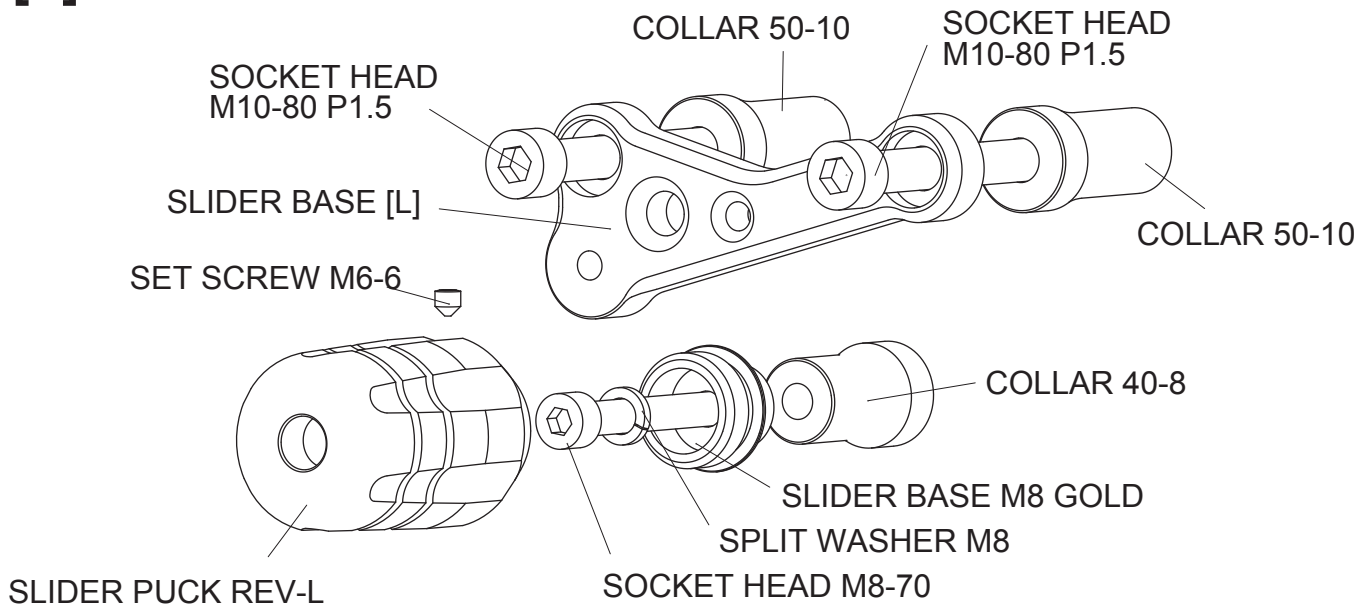

KTM RC8 FRAME SLIDERS

(Ver.1 design - part# KTM-RC8FS)

[L]

[R]