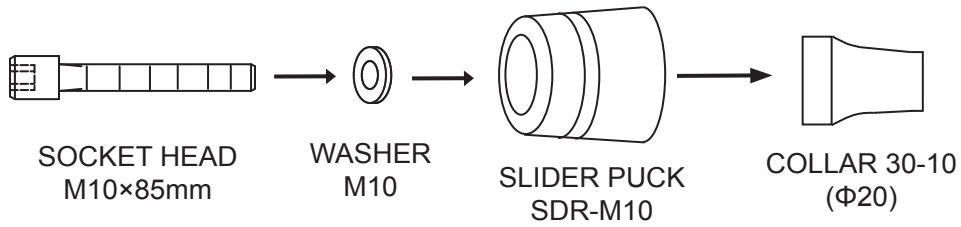

YAMAHA YZF-R6 ('03-'05) FRAME SLIDERS

part# Y-R603FS

[L]

[R]