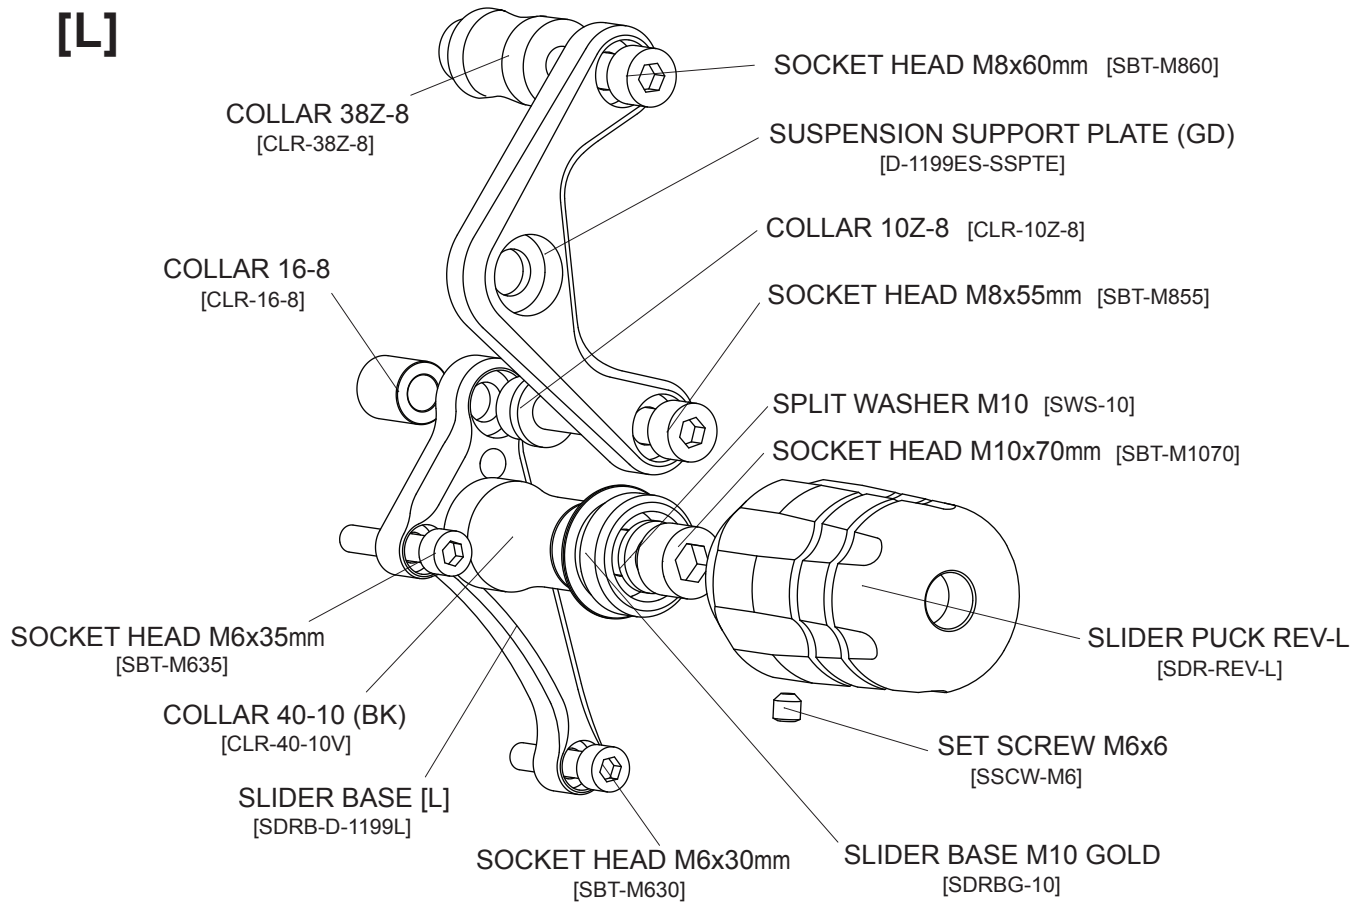

ENGINE SLIDERS + SUSPENSION SUPPORT

DUCATI 959/ 1199/ 1299 Panigale (part# D-1199ES2)

[L]

[R]